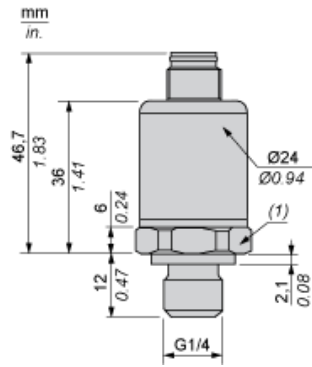

Dimensions

(1) SW24 tightening torque ≤ 25 N.m / 221 lb-in

Wiring Diagram

3-Wire Technique (0-10 V)

(a) V out