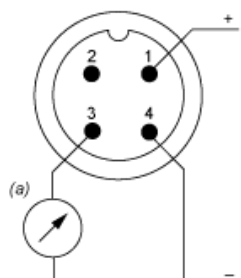

Dimensions

(1) SW24 tightening torque ≤ 25 N.m / 221 lb-in

Wiring Diagram

3-Wire Technique (0-10 V)

(a) V out