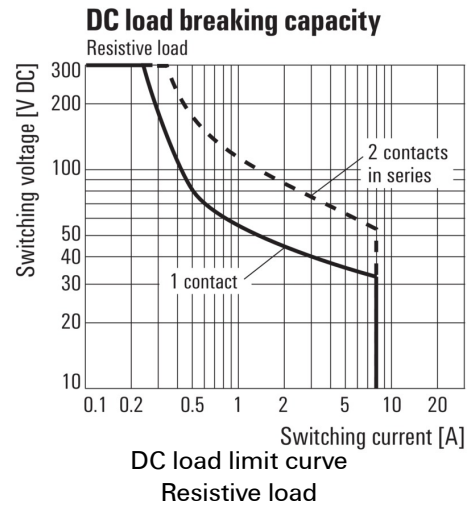

**RIDERSERIES RCI
RCI424AC4**

Weidmüller Interface GmbH & Co. KG
Klingenbergstraße 16
D-32758 Detmold
Germany
Fon: +49 5231 14-0
Fax: +49 5231 14-292083
www.weidmueller.com

Drawings

Wiring diagram

View of Pins from below

Graph

Graph

Graph

Graph

Dimensional drawing