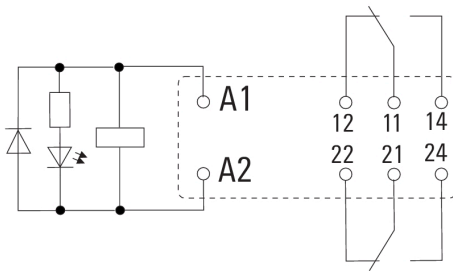

**RIDERSERIES RCI
RCI424AC4**

Weidmüller Interface GmbH & Co. KG
Klingenbergstraße 16
D-32758 Detmold
Germany
Fon: +49 5231 14-0
Fax: +49 5231 14-292083
www.weidmueller.com

Drawings

Wiring diagram

View of Pins from below