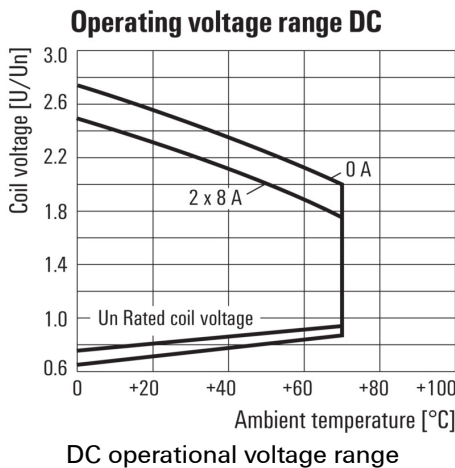

**RIDERSERIES RCI
RCI424AC4**

Weidmüller Interface GmbH & Co. KG
Klingenbergstraße 16
D-32758 Detmold
Germany
Fon: +49 5231 14-0
Fax: +49 5231 14-292083
www.weidmueller.com

Drawings

Wiring diagram

View of Pins from below

Graph

Graph

Graph

Graph

Dimensional drawing