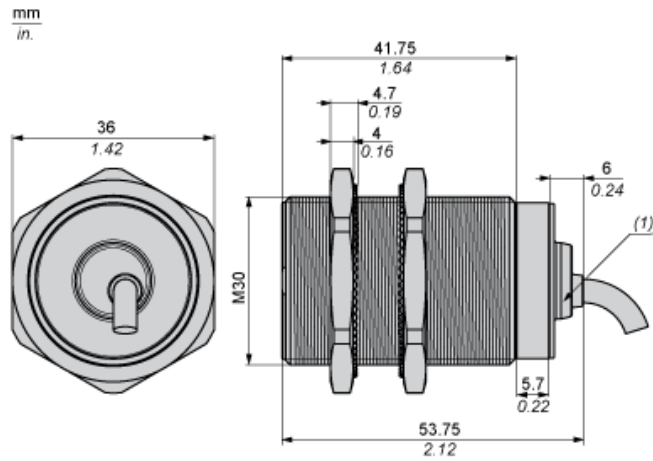

Dimensions

---

Minimum Mounting Distances

---

Side by side

e (1) 20 mm/0.79 in

≥

Face to face

e (2) 120 mm/4.72 in

≥

Facing a metal object

e (3) 30 mm/1.18 in.

≥