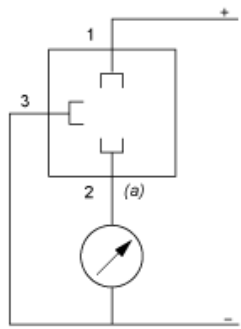

Dimensions

(1) SW24 tightening torque ≤ 25 N.m / 221 lb-in

Wiring Diagram

3-Wire Technique (0-10 V)

(a) V out