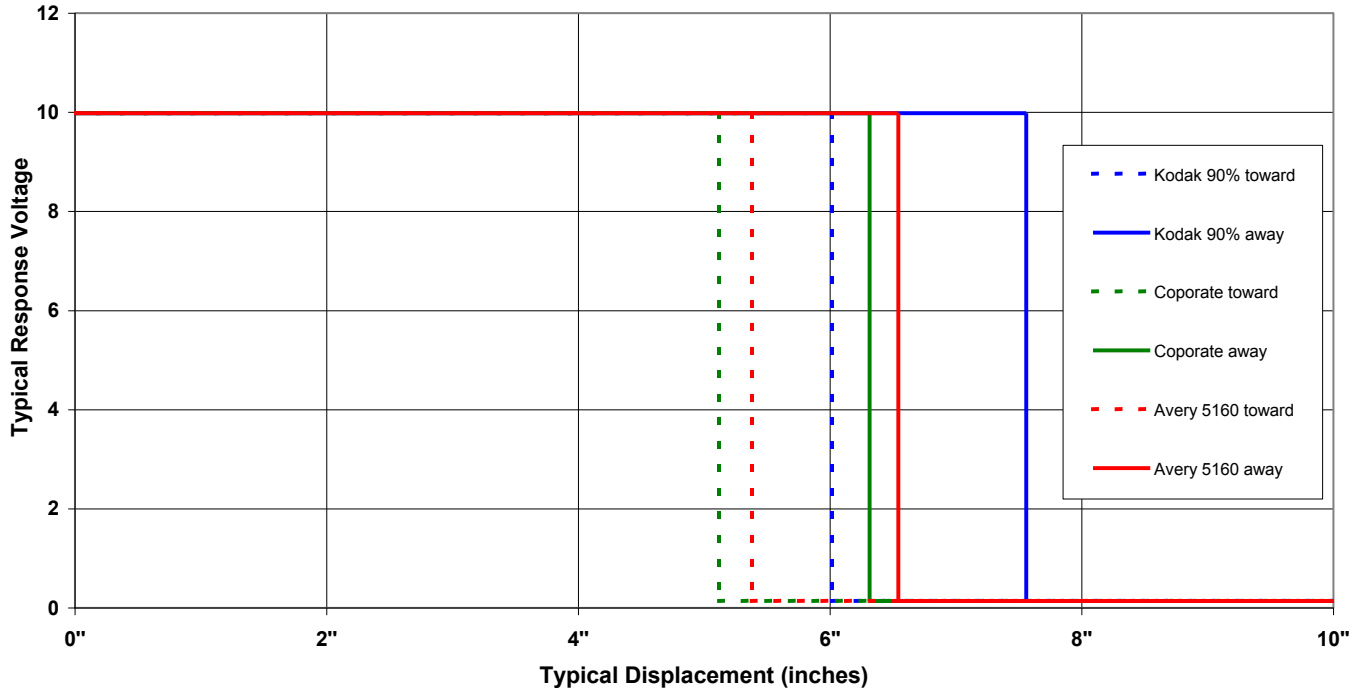

# Long Distance Reflective Switch

OPB720A and OPB720B Series

Voltage Response vs Displacement  
OPB720A-06Z or OPB720B-06Z

Voltage Response vs Displacement  
OPB720A-06Z or OPB720B-06Z

General Note  
TT Electronics reserves the right to make changes in product specification without notice or liability. All information is subject to TT Electronics' own data and is considered accurate at time of going to print.