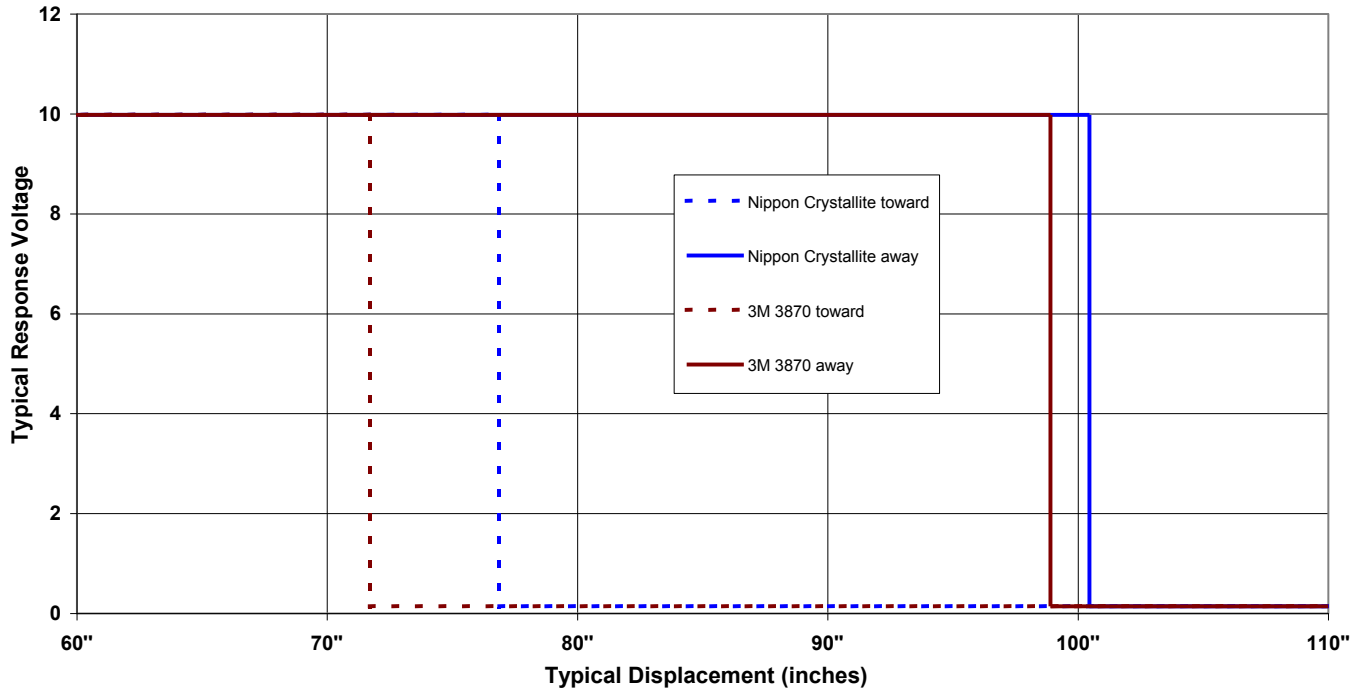

# Long Distance Reflective Switch

OPB720A and OPB720B Series

Voltage Response vs Displacement  
OPB720A-12Z or OPB720B-12Z

Voltage Response vs Displacement  
OPB720A-12Z or OPB720B-12Z

General Note  
TT Electronics reserves the right to make changes in product specification without notice or liability. All information is subject to TT Electronics' own data and is considered accurate at time of going to print.