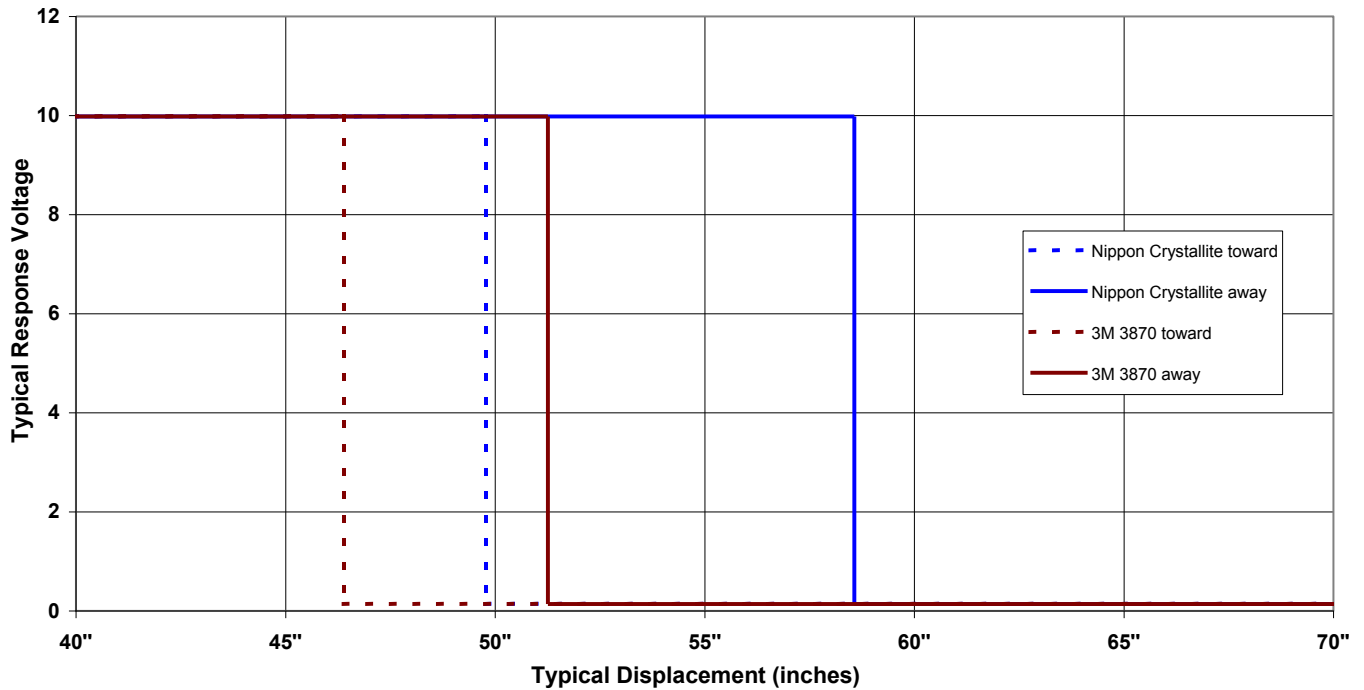

# Long Distance Reflective Switch

OPB720A and OPB720B Series

Voltage Response vs Displacement  
OPB720A-06Z or OPB720B-06Z

Voltage Response vs Displacement  
OPB720A-06Z or OPB720B-06Z

General Note  
TT Electronics reserves the right to make changes in product specification without notice or liability. All information is subject to TT Electronics' own data and is considered accurate at time of going to print.