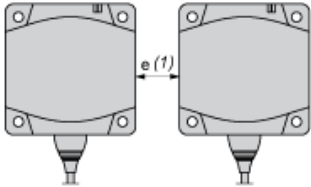

Dimensions

- (1) LED
- (2) For CHC type screws

Setting-up

Minimum Mounting Distances (mm)

Side by Side

$$e (1) \geq 30$$

Face to Face

$$e (2) \geq 72$$