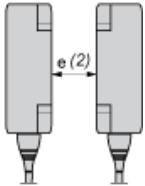

Dimensions

- (1) LED
- (2) For CHC type screws

Setting-up

Minimum Mounting Distances (mm)

Side by Side

$$e (1) \geq 30$$

Face to Face

$$e (2) \geq 72$$