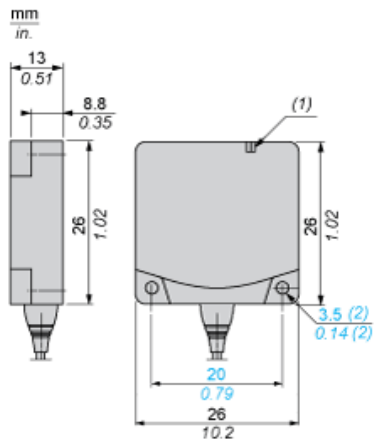

Dimensions

- (1) LED
- (2) For CHC type screws

Setting-up

Minimum Mounting Distances (mm)

Side by Side

$$e (1) \geq 30$$

Face to Face

$$e (2) \geq 72$$

Facing a Metal Object

$$e (3) \geq 30$$