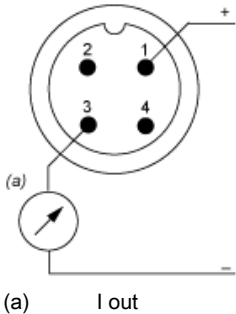

Dimensions

(1) SW24 tightening torque ≤ 25 N.m / 221 lb-in

Wiring Diagram

2-Wire Technique (4-20 mA)

(a) I out