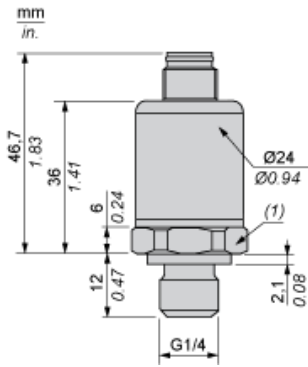

Dimensions

(1) SW24 tightening torque ≤ 25 N.m / 221 lb-in

Wiring Diagram

2-Wire Technique (4-20 mA)

(a) I out