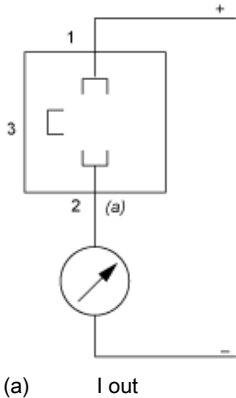

Dimensions

(1) SW24 tightening torque ≤ 10 N.m / 221 lb-in

Wiring Diagram

2-Wire Technique (4-20 mA)

(a) I out