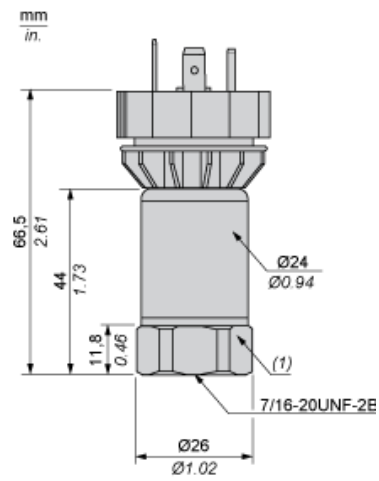

Dimensions

(1) SW24 tightening torque ≤ 10 N.m / 221 lb-in

Wiring Diagram

2-Wire Technique (4-20 mA)

(a) I out