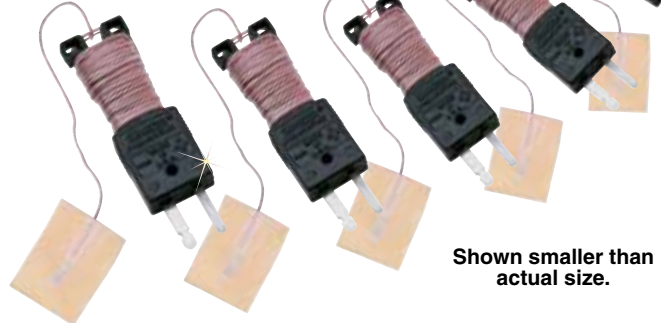

Fast Response Thermocouples With Self-Adhesive Backing

SA1 Series

- ✓ Self Adhesive Backing for Easy Installation
- ✓ Better Than 0.3 Second Response Time
- ✓ 1 m (40") or 2 m (80") Color-Coded PFA Insulated Leads
- ✓ Rated to 175°C (350°F) Long Term
- ✓ Available in J, K, T, and E Calibrations

* Specify J, K, T or E thermocouple type.
 ** For a male straight M8 plug add "M8-S-M" to the model number for additional cost. For a male straight M12 plug add "M12-S-M" to the model number for additional cost.
 ** For a male right-angled M8 plug add "M8-R-M" to the model number for additional cost. For a male right-angled M12 plug add "M12-R-M" to the model number for additional cost.
Ordering Example: SA1-K, pkg of 5 self-adhesive Type K thermocouples, 30 AWG PFA insulation, 1 m (40") long.

Now Available!
M8/M12 CONNECTORS

Convenient Packages of 5

175°C (350°F) Temperature Rating

With Miniature Connector and Spool Caddy

Conveniently Store Thermocouple Wire On the Spool Caddy

To Order

Model No.	Wire Gauge	Length m (in)	Insulation
SA1-J-SC	30	1 (40)	PFA
SA1-K-SC	30	1 (40)	PFA
SA1-T-SC	30	1 (40)	PFA
SA1-E-SC	30	1 (40)	PFA
SA1-J-72-SC	30	2 (80)	PFA
SA1-K-72-SC	30	2 (80)	PFA
SA1-T-72-SC	30	2 (80)	PFA
SA1-E-72-SC	30	2 (80)	PFA