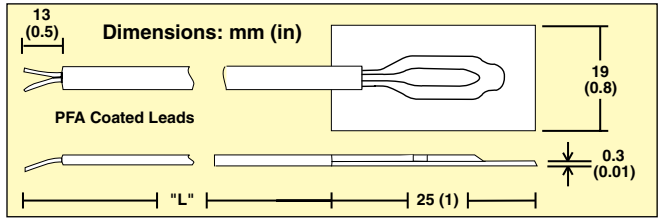

Fast Response Thermocouples With Self-Adhesive Backing

SA1 Series

- ✓ Self Adhesive Backing for Easy Installation
- ✓ Better Than 0.3 Second Response Time
- ✓ 1 m (40") or 2 m (80") Color-Coded PFA Insulated Leads
- ✓ Rated to 175°C (350°F) Long Term
- ✓ Available in J, K, T, and E Calibrations

MEETS OR EXCEEDS SPECIAL LIMIT OF ERROR (SLE) AND EN 60584-2: Tolerance Class 1

To Order

Model No.	Description, "L" Dimension, Termination
SA1-(*)	Thermocouple, 1 m (40") long, stripped ends**
SA1-(*)-72	Thermocouple, 2 m (80") long, stripped ends**
SA1-(*)-120	Thermocouple, 3 m (120") long, stripped ends**
SA1-(*)-SRTC	SA1-(*) with molded strain relief and SMP male connector

* Specify J, K, T or E thermocouple type.
 ** For a male straight M8 plug add "M8-S-M" to the model number for additional cost. For a male straight M12 plug add "M12-S-M" to the model number for additional cost.
 ** For a male right-angled M8 plug add "M8-R-M" to the model number for additional cost. For a male right-angled M12 plug add "M12-R-M" to the model number for additional cost.
Ordering Example: SA1-K, pkg of 5 self-adhesive Type K thermocouples, 30 AWG PFA insulation, 1 m (40") long.

Note: 2 m (80") is the longest length available with spool caddy.
Ordering Example: SA1-K-SC, package of 5 self-adhesive Type K thermocouples, 30 AWG PFA insulation, 1 m (40") long.