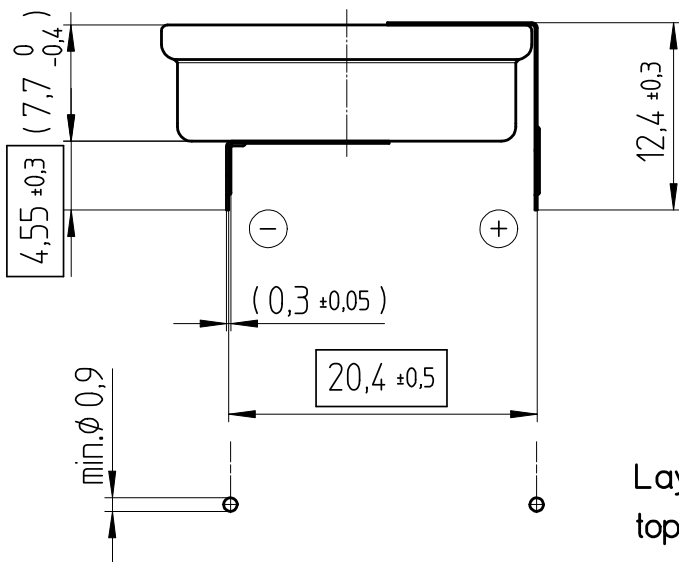

Art.-Number: 701100

Layout  
top view

- Samples can deviate in the execution from the serie.

Tab material: Stainless steel

All framed values will be used for dimension checking !

- Dimensions and tolerances can be specified only after the testing of the devices for the mass production definitely

Rev.	○			Rev.	○			Customer's Approval			
Rev.	○			Rev.	○			Date			
Rev.	○			Rev.	○			Signature			
Titel: <b>CR2477NFH-LF</b>								Scale 2:1	Drawn	06.01.05	SRi
									Checked	07.02.05	MHo
									Approved		
<b>renata</b>  batteries								CH-4452 Itingen Switzerland		3.8738.4-	