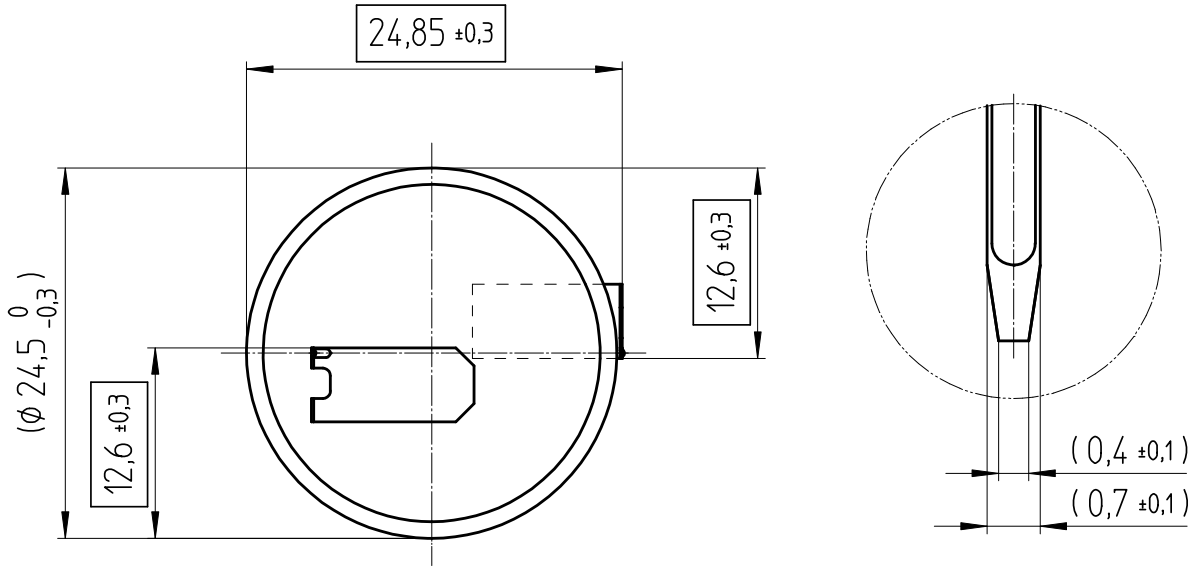

Art.-Number: 701100

Layout  
top view

- Samples can deviate in the execution from the serie.

Tab material: Stainless steel

All framed values will be used for dimension checking !

- Dimensions and tolerances can be specified only after the testing of the devices for the mass production definitely

Rev.	○			Rev.	○			Customer's Approval			
Rev.	○			Rev.	○			Date			
Rev.	○			Rev.	○			Signature			
Titel: <b>CR2477NFH-LF</b>								Scale 2:1	Drawn	06.01.05	SRi
									Checked	07.02.05	MHo
									Approved		
<b>renata</b>  batteries								CH-4452 Itingen Switzerland		3.8738.4-	