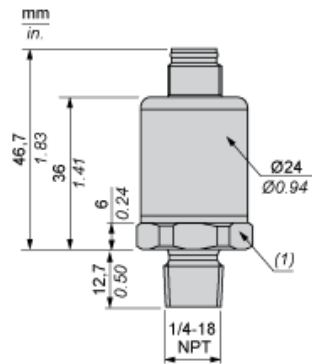

Dimensions

(1) SW24 tightening torque ≤ 25 N.m / 221 lb-in

Wiring Diagram

2-Wire Technique (4-20 mA)