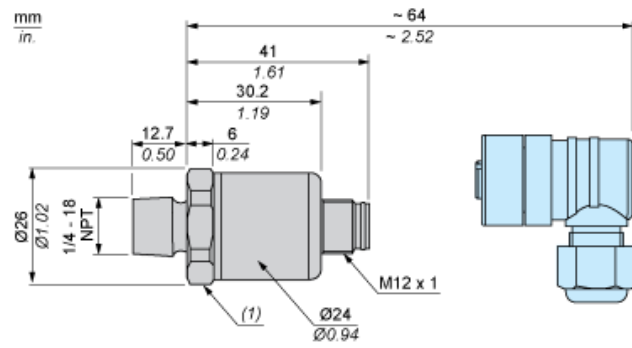

Dimensions

(1) SW24 tightening torque ≤ 25 N.m / 221 lb-in

Connection and Schema

Wiring Diagram

2-Wire Technique (4-20 mA)

(a) I out