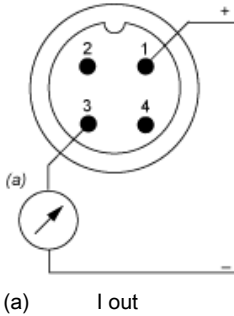

Dimensions

(1) SW24 tightening torque ≤ 25 N.m / 221 lb-in

Connection and Schema

Wiring Diagram

2-Wire Technique (4-20 mA)

(a) I out