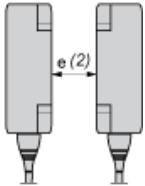

$$e (1) \geq 30$$

Face to Face