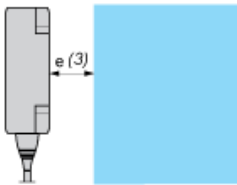

$$e (2) \geq 72$$

Facing a Metal Object