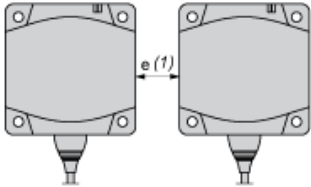

Dimensions

- (1) LED
- (2) For CHC type screws

---

Setting-up

---

Minimum Mounting Distances (mm)

Side by Side

$$e (1) \geq 30$$