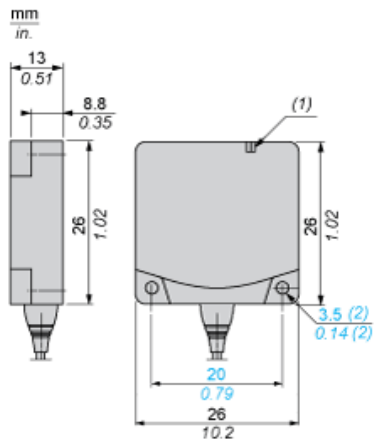

Dimensions

- (1) LED
- (2) For CHC type screws

---

Setting-up

---

Minimum Mounting Distances (mm)

Side by Side

$$e (1) \geq 30$$