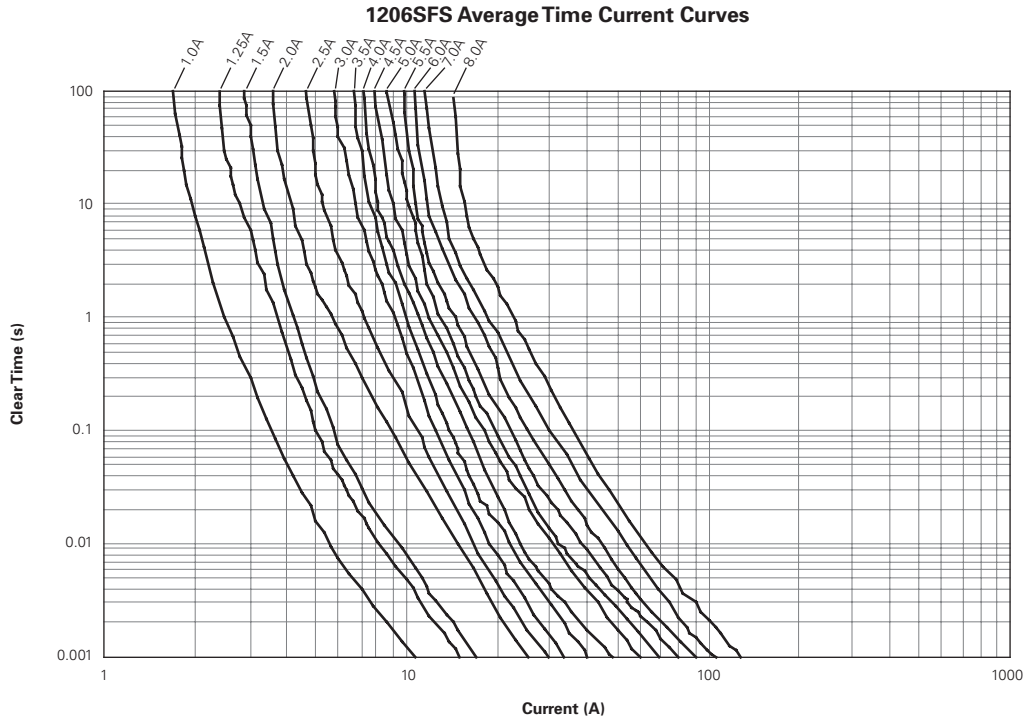

Surface Mount Fuses

Slow-Blow Chip Fuses

Figures FS1-FS4 – Family Performance Curves

Figure FS1

Figure FS2

Note: Curves are nominal.

Surface Mount Fuses Slow-Blow Chip Fuses

Figures FS1-FS4 — Family Performance Curves

(Cont'd)

Figure FS3

Figure FS4

Note: Curves are nominal.