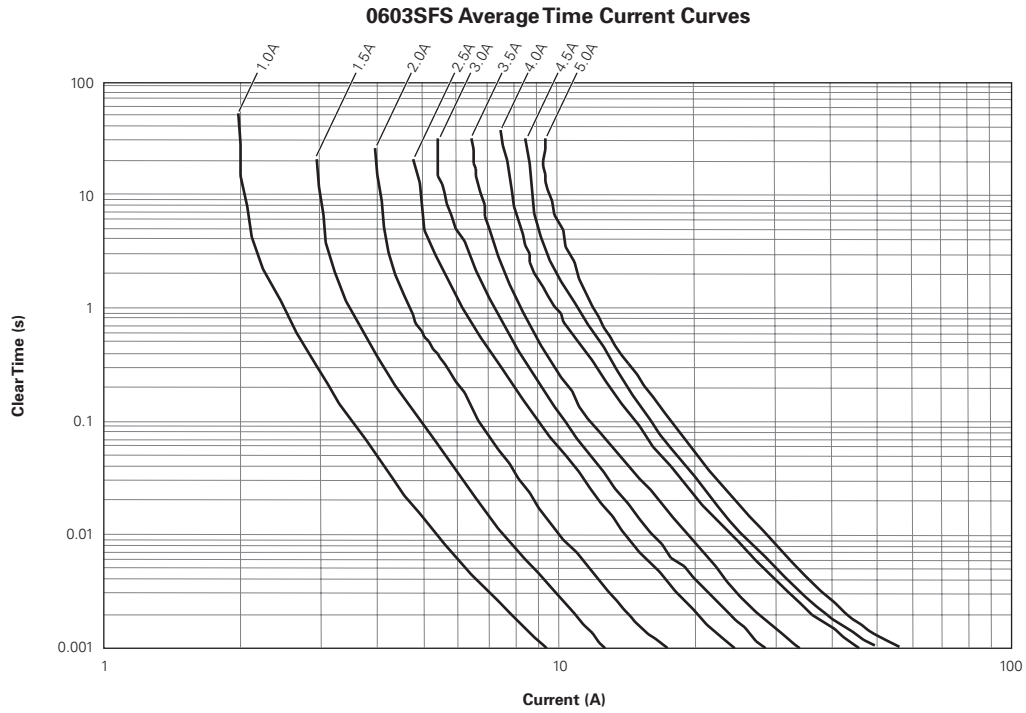

Surface Mount Fuses

Slow-Blow Chip Fuses

Figures FS1-FS4 – Family Performance Curves

Figure FS1

Figure FS2

Note: Curves are nominal.

Surface Mount Fuses Slow-Blow Chip Fuses

Figures FS1-FS4 — Family Performance Curves

(Cont'd)

Figure FS3

Figure FS4

Note: Curves are nominal.