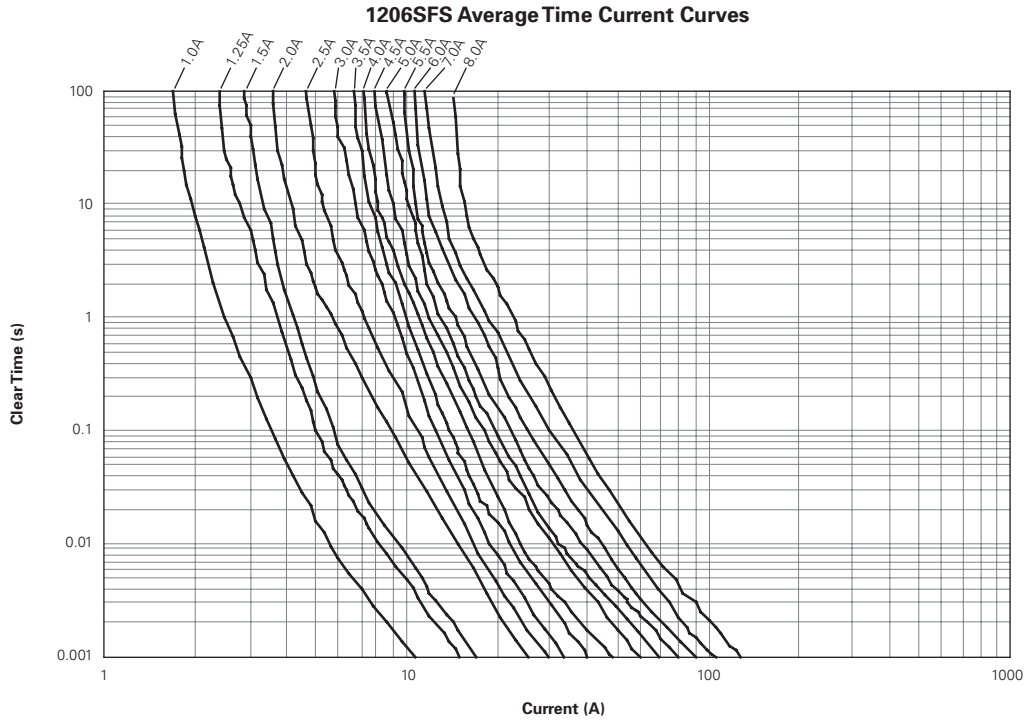

Surface Mount Fuses

Slow-Blow Chip Fuses

Figures FS1-FS4 – Family Performance Curves

Figure FS1

Figure FS2

Note: Curves are nominal.

Surface Mount Fuses

Slow-Blow Chip Fuses

Figures FS1-FS4 — Family Performance Curves

(Cont'd)

Figure FS3

Figure FS4

Note: Curves are nominal.