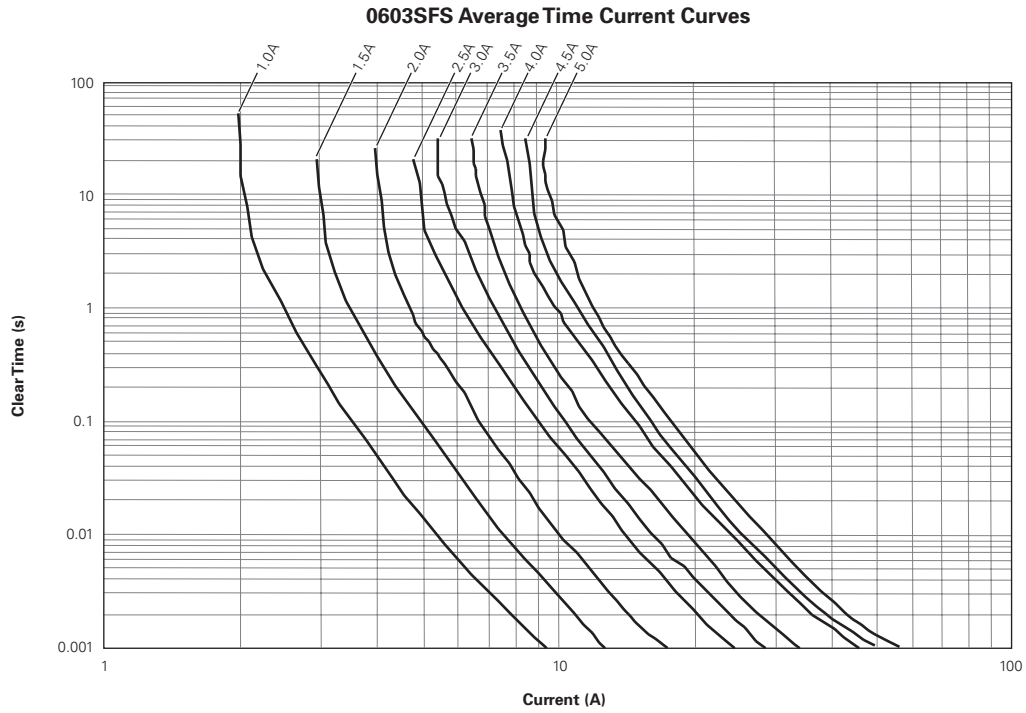

Surface Mount Fuses

Slow-Blow Chip Fuses

Figures FS1-FS4 – Family Performance Curves

Figure FS1

Figure FS2

Note: Curves are nominal.

Surface Mount Fuses

Slow-Blow Chip Fuses

Figures FS1-FS4 — Family Performance Curves

(Cont'd)

Figure FS3

Figure FS4

Note: Curves are nominal.