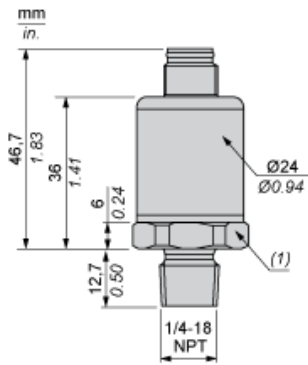

Dimensions

(1) SW24 tightening torque ≤ 25 N.m / 221 lb-in

Wiring Diagram

3-Wire Technique (0.5 – 4.5 V)