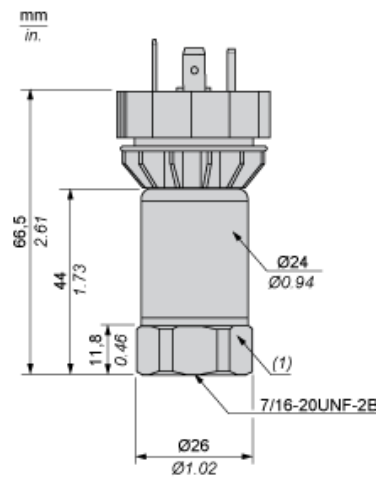

Dimensions

(1) SW24 tightening torque  $\leq 10$  N.m / 221 lb-in

---

Wiring Diagram

---

2-Wire Technique (4-20 mA)