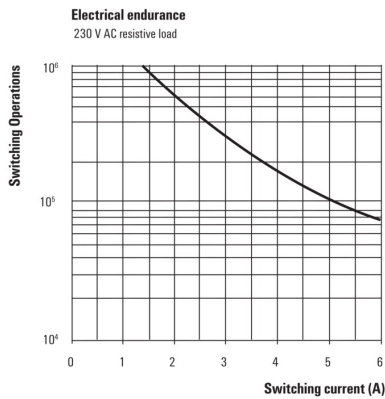

Wire connection method Plug-in connection

Classifications

ETIM 6.0	EC001437	ETIM 7.0	EC001437
eClass 9.0	27-37-16-01	eClass 9.1	27-37-16-01
eClass 10.0	27-37-16-01		

Approvals

Approvals

ROHS Conform

Wiring diagram

View of Pins from below

Graph

DC load limit curve

Graph

Electrical service life
230 V AC resistive load

Dimensional drawing