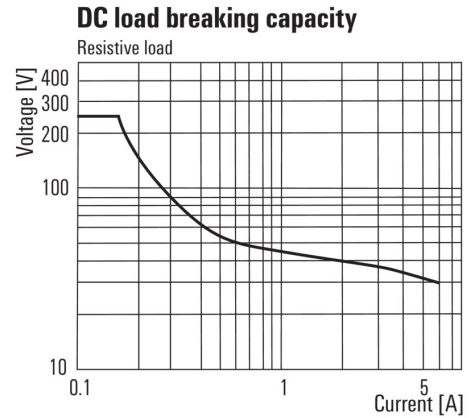

View of Pins from below

Graph

DC load limit curve

Graph

Electrical service life
230 V AC resistive load

Dimensional drawing