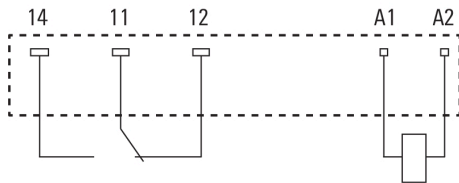

Wire connection method Plug-in connection

Classifications

ETIM 6.0	EC001437	ETIM 7.0	EC001437
eClass 9.0	27-37-16-01	eClass 9.1	27-37-16-01
eClass 10.0	27-37-16-01		

Approvals

Approvals

ROHS Conform

Wiring diagram

View of Pins from below

Graph

DC load limit curve

Graph

Electrical service life
230 V AC resistive load

Dimensional drawing