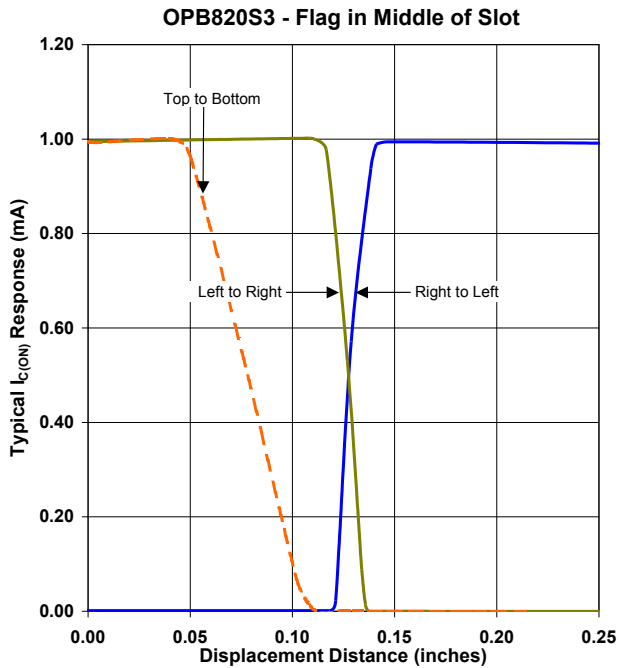

Performance

General Note
TT Electronics reserves the right to make changes in product specification without notice or liability. All information is subject to TT Electronics' own data and is considered accurate at time of going to print.

TT Electronics | Optek Technology, Inc.
1645 Wallace Drive, Ste. 130, Carrollton, TX USA 75006 | Ph: +1 972 323 2200
www.ttelectronics.com | sensors@ttelectronics.com