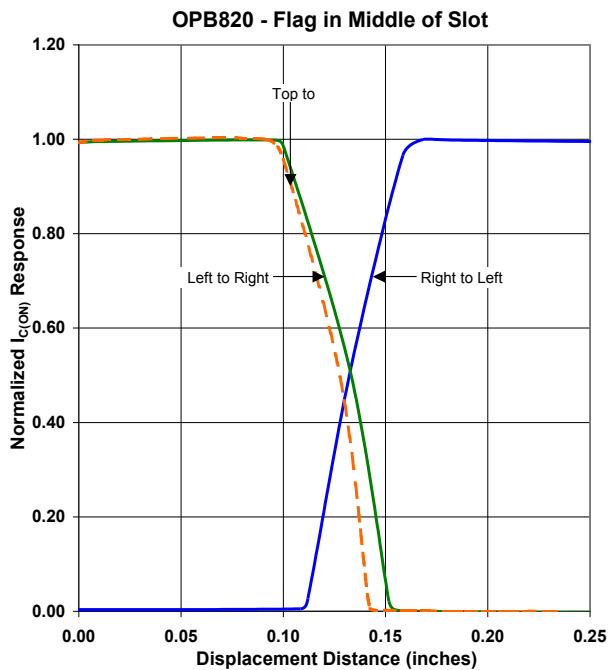

Performance

General Note

TT Electronics reserves the right to make changes in product specification without notice or liability. All information is subject to TT Electronics' own data and is considered accurate at time of going to print.

TT Electronics | Optek Technology, Inc.
1645 Wallace Drive, Ste. 130, Carrollton, TX USA 75006 | Ph: +1 972 323 2200
www.ttelectronics.com | sensors@ttelectronics.com