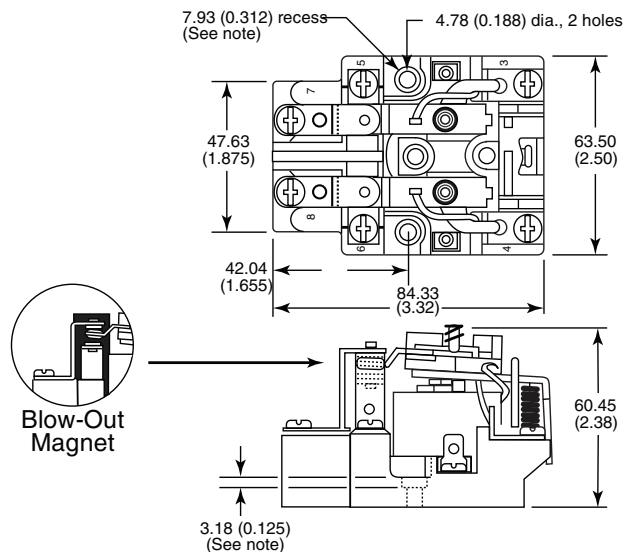

Dimensions

Unit: mm (inch)

■ MGN (Short Base)

Note: Recess for screw mounting on units with 300-600 VAC coils

■ MGN (Long Base)

Note: Recess for screw mounting on units with 300-600 VAC coils

■ MG Series Dust Cover (Optional)

Sealed knock-out holes for standard conduit fittings. Relay mounts on pre-drilled base. Constructed of Aluminum. Snap-action cover release.

127W x 76.2H x 101.6D mm (5W x 3H x 4D in)

MEMO

A large grid of dashed lines for taking notes, consisting of 20 columns and 30 rows of small squares.