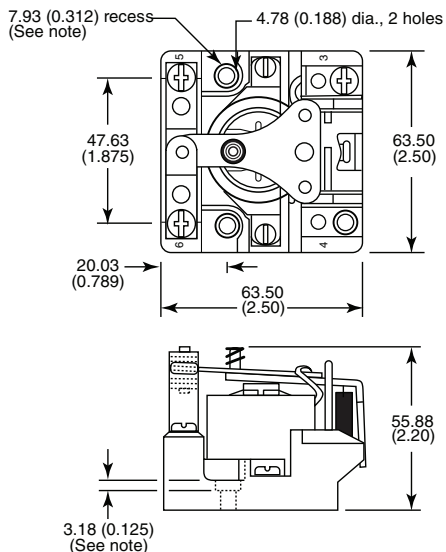

Dimensions

Unit: mm (inch)

■ MGN (Short Base)

Note: Recess for screw mounting on units with 300-600 VAC coils

■ MGN (Long Base)

Note: Recess for screw mounting on units with 300-600 VAC coils

■ MG Series Dust Cover (Optional)

Sealed knock-out holes for standard conduit fittings. Relay mounts on pre-drilled base. Constructed of Aluminum. Snap-action cover release.

127W x 76.2H x 101.6D mm (5W x 3H x 4D in)

MEMO

A large grid of dashed lines for taking notes, consisting of 20 columns and 30 rows of small squares.