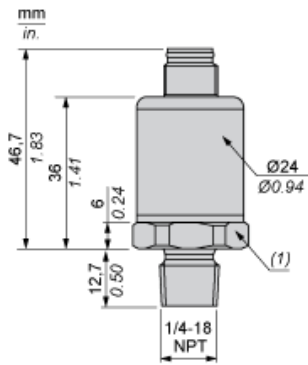

Dimensions

(1) SW24 tightening torque ≤ 25 N.m / 221 lb-in

Wiring Diagram

2-Wire Technique (4-20 mA)