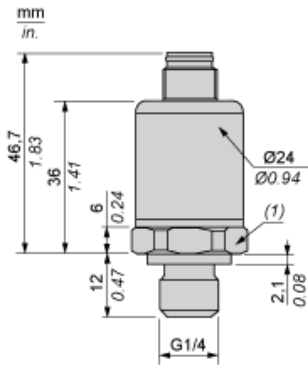

Dimensions

(1) SW24 tightening torque ≤ 25 N.m / 221 lb-in

Wiring Diagram

2-Wire Technique (4-20 mA)