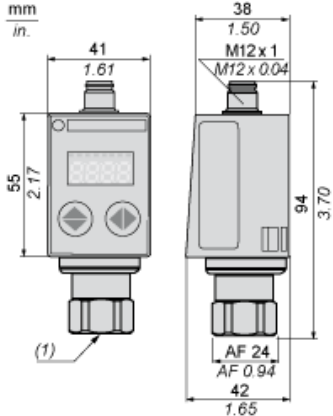

Dimensions

(1) Fluid entry: SAE 7/16-20UNF female