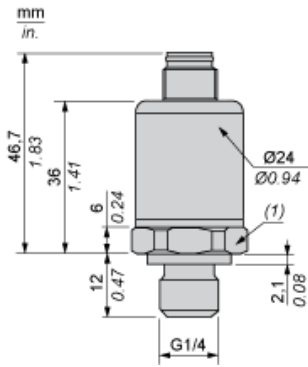

Dimensions

(1) SW24 tightening torque  $\leq 25$  N.m / 221 lb-in

---

Wiring Diagram

---

2-Wire Technique (4-20 mA)