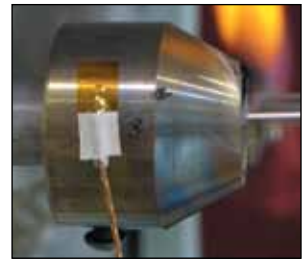

To Order	
Model No.	Description, "L" Dimension, Termination
SA1-(*)	Thermocouple, 1 m (40") long, stripped ends**
SA1-(*)-72	Thermocouple, 2 m (80") long, stripped ends**
SA1-(*)-120	Thermocouple, 3 m (120") long, stripped ends**
SA1-(*)-SRTC	SA1-(*) with molded strain relief and SMP male connector

* Specify J, K, T or E thermocouple type.
** For a male straight M8 plug add "M8-S-M" to the model number for additional cost. For a male straight M12 plug add "M12-S-M" to the model number for additional cost.
** For a male right-angled M8 plug add "M8-R-M" to the model number for additional cost. For a male right-angled M12 plug add "M12-R-M" to the model number for additional cost.
Ordering Example: SA1-K, pkg of 5 self-adhesive Type K thermocouples, 30 AWG PFA insulation, 1 m (40") long.

175°C (350°F) Temperature Rating