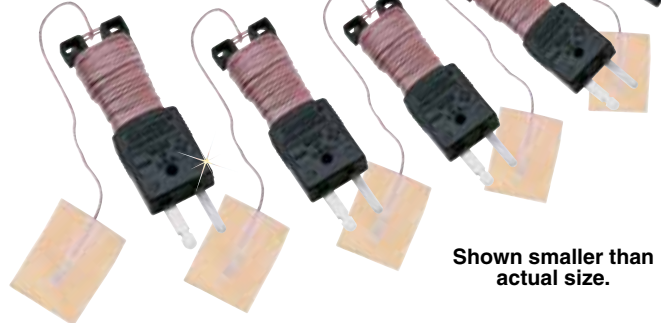

With Miniature Connector and Spool Caddy

To Order			
Model No.	Wire Gauge	Length m (in)	Insulation
SA1-J-SC	30	1 (40)	PFA
SA1-K-SC	30	1 (40)	PFA
SA1-T-SC	30	1 (40)	PFA
SA1-E-SC	30	1 (40)	PFA
SA1-J-72-SC	30	2 (80)	PFA
SA1-K-72-SC	30	2 (80)	PFA
SA1-T-72-SC	30	2 (80)	PFA
SA1-E-72-SC	30	2 (80)	PFA

Note: 2 m (80") is the longest length available with spool caddy.
Ordering Example: SA1-K-SC, package of 5 self-adhesive Type K thermocouples, 30 AWG PFA insulation, 1 m (40") long.