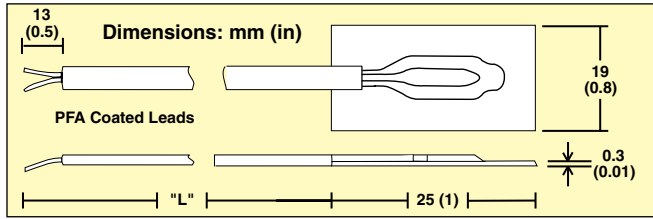

# Fast Response Thermocouples With Self-Adhesive Backing

## SA1 Series

- ✓ Self Adhesive Backing for Easy Installation
- ✓ Better Than 0.3 Second Response Time
- ✓ 1 m (40") or 2 m (80") Color-Coded PFA Insulated Leads
- ✓ Rated to 175°C (350°F) Long Term
- ✓ Available in J, K, T, and E Calibrations

To Order	
Model No.	Description, "L" Dimension, Termination
SA1-(*)	Thermocouple, 1 m (40") long, stripped ends**
SA1-(*)-72	Thermocouple, 2 m (80") long, stripped ends**
SA1-(*)-120	Thermocouple, 3 m (120") long, stripped ends**
SA1-(*)-SRTC	SA1-(*) with molded strain relief and SMP male connector

\* Specify J, K, T or E thermocouple type.  
 \*\* For a male straight M8 plug add "M8-S-M" to the model number for additional cost. For a male straight M12 plug add "M12-S-M" to the model number for additional cost.  
 \*\* For a male right-angled M8 plug add "M8-R-M" to the model number for additional cost. For a male right-angled M12 plug add "M12-R-M" to the model number for additional cost.  
**Ordering Example:** SA1-K, pkg of 5 self-adhesive Type K thermocouples, 30 AWG PFA insulation, 1 m (40") long.