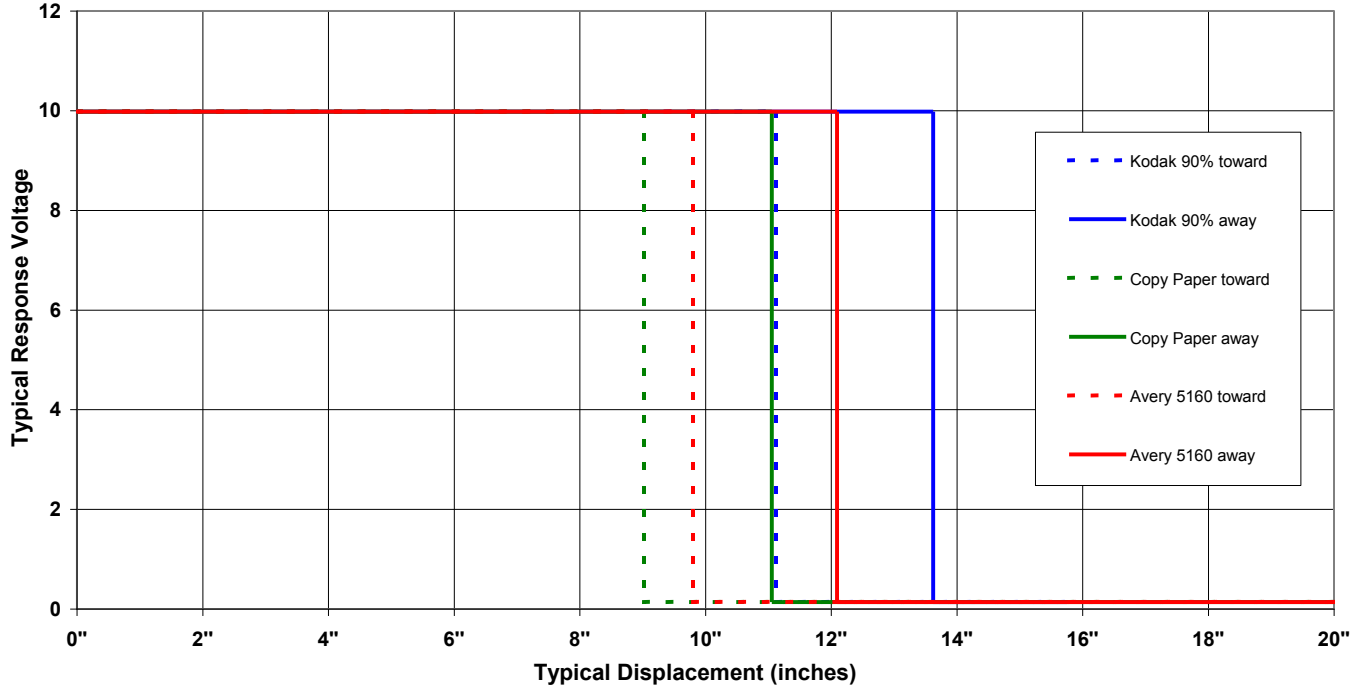

Voltage Response vs Displacement
OPB720A-12Z or OPB720B-12Z