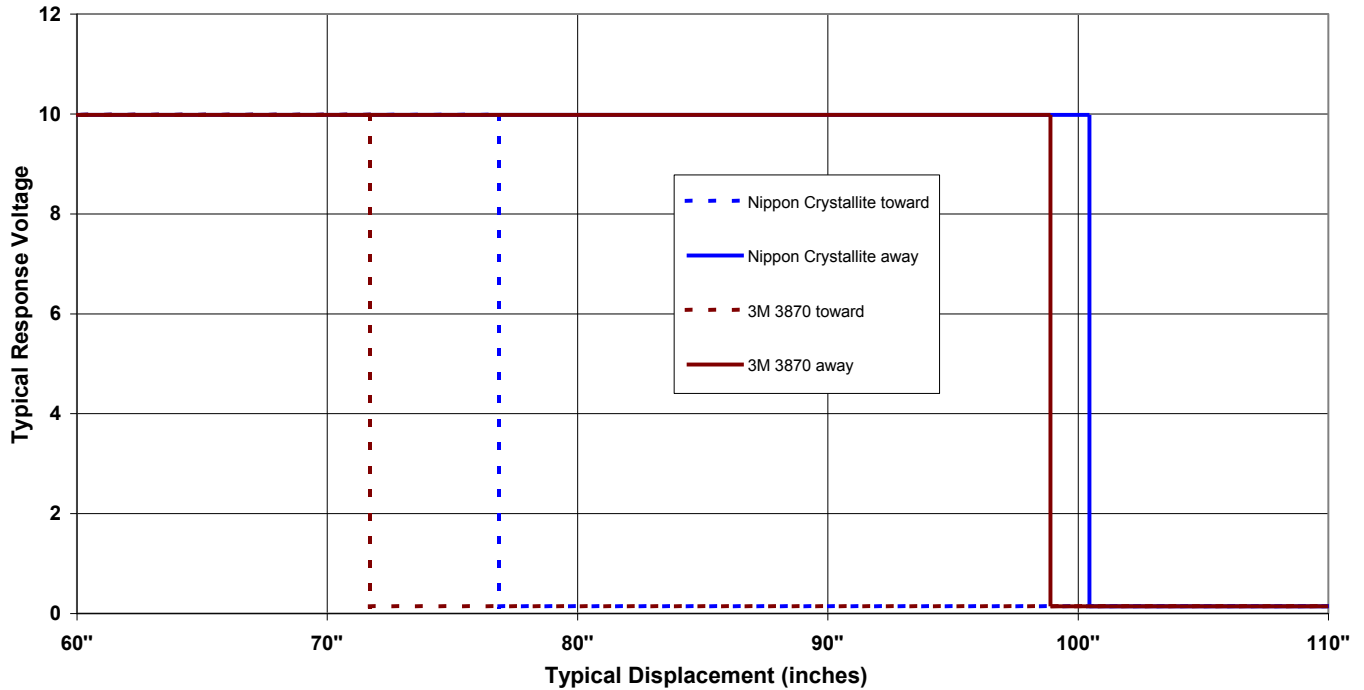

Voltage Response vs Displacement
OPB720A-12Z or OPB720B-12Z