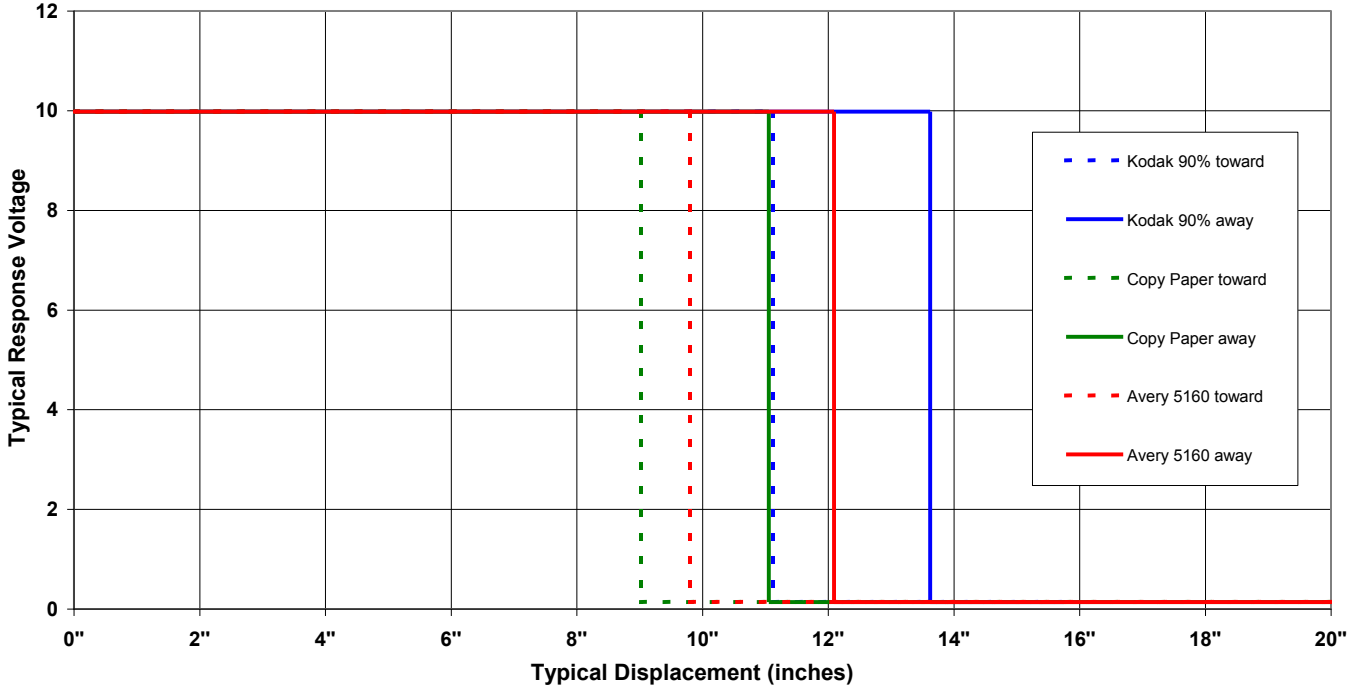

Long Distance Reflective Switch

OPB720A and OPB720B Series

TT Electronics

Voltage Response vs Displacement
OPB720A-12Z or OPB720B-12Z