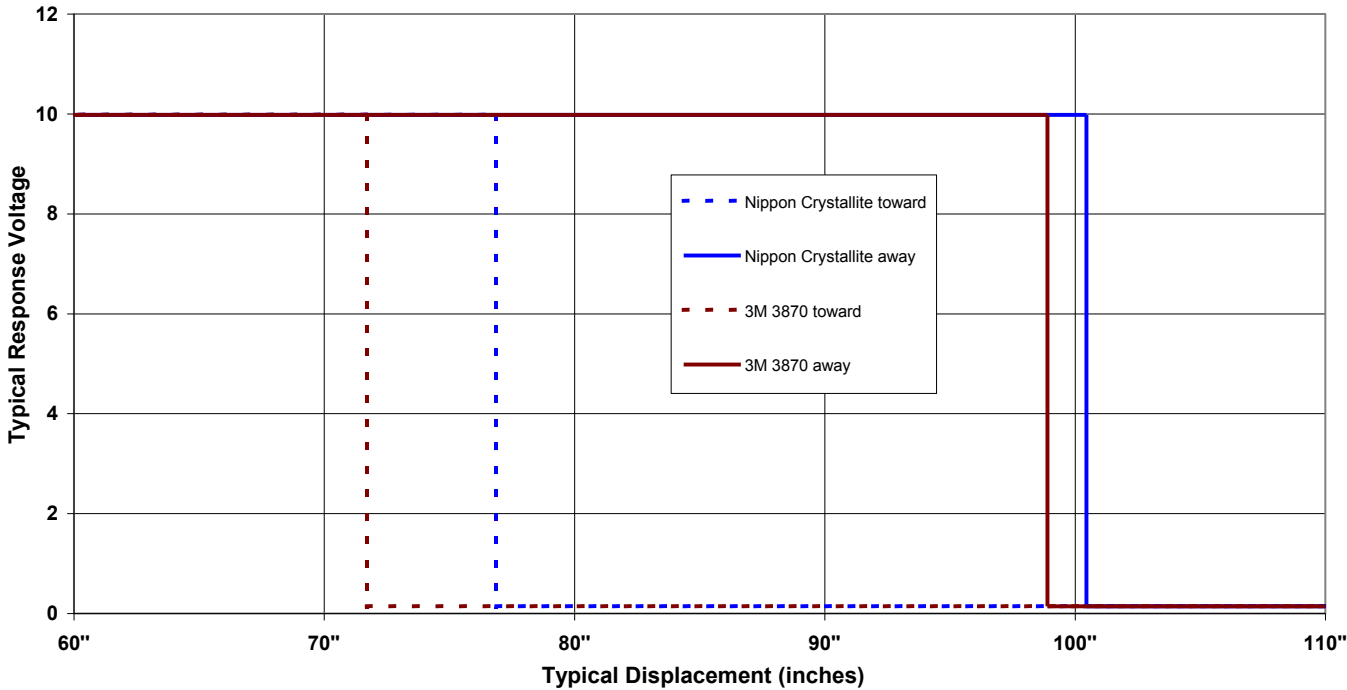

# Long Distance Reflective Switch

OPB720A and OPB720B Series

TT Electronics

Voltage Response vs Displacement  
OPB720A-12Z or OPB720B-12Z

Voltage Response vs Displacement  
OPB720A-12Z or OPB720B-12Z

General Note  
TT Electronics reserves the right to make changes in product specification without notice or liability. All information is subject to TT Electronics' own data and is considered accurate at time of going to print.