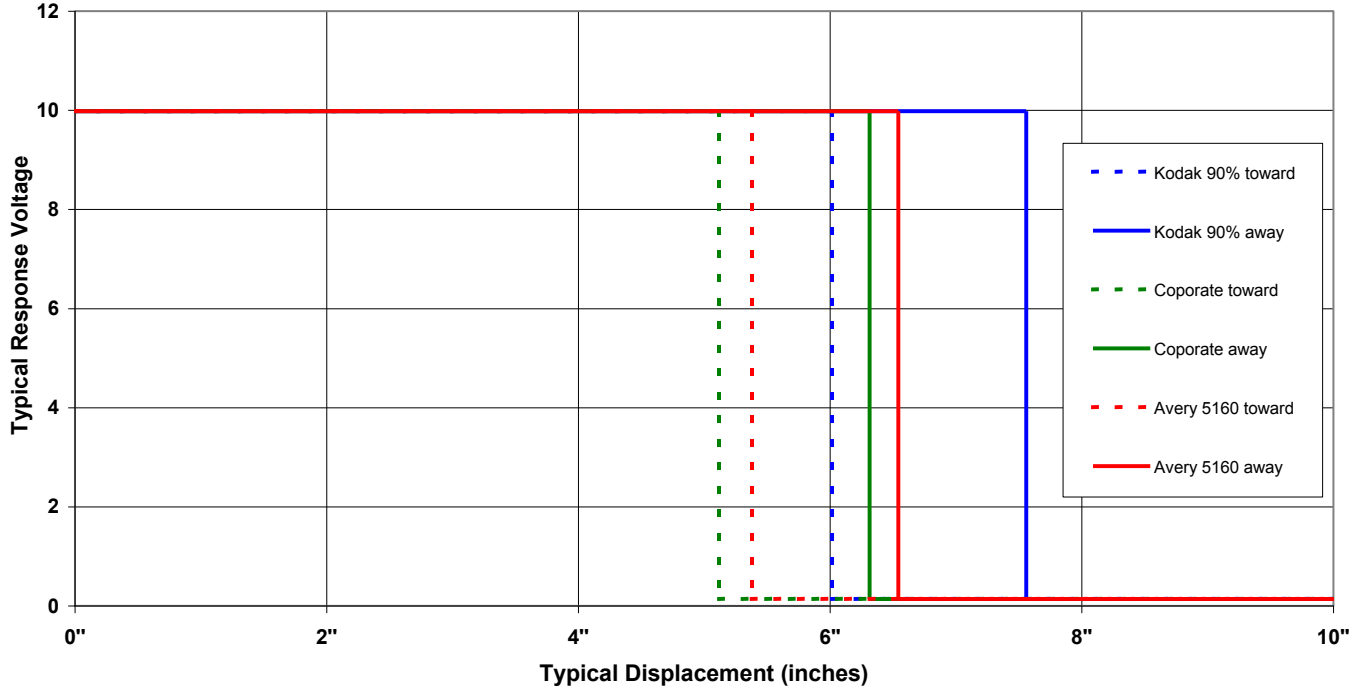

# Long Distance Reflective Switch

OPB720A and OPB720B Series

Voltage Response vs Displacement  
OPB720A-06Z or OPB720B-06Z

Voltage Response vs Displacement  
OPB720A-06Z or OPB720B-06Z

General Note  
TT Electronics reserves the right to make changes in product specification without notice or liability. All information is subject to TT Electronics' own data and is considered accurate at time of going to print.