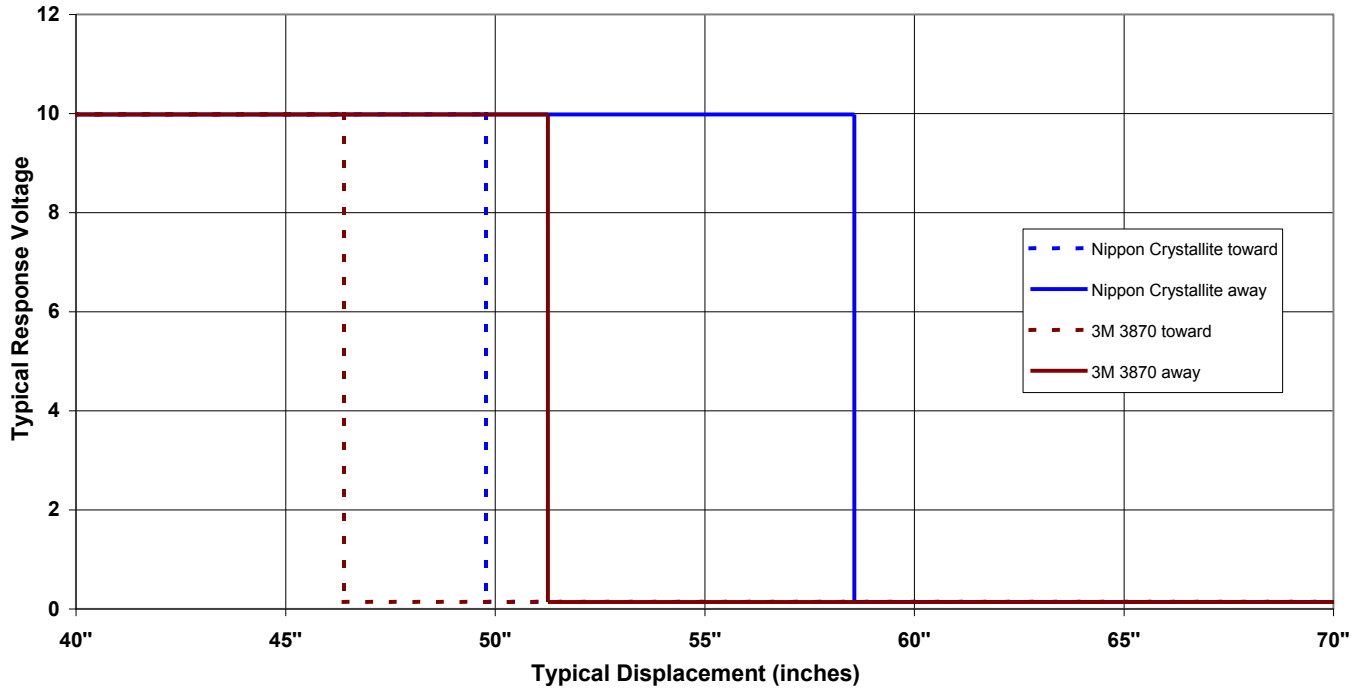

# Long Distance Reflective Switch

OPB720A and OPB720B Series

Voltage Response vs Displacement  
OPB720A-06Z or OPB720B-06Z

Voltage Response vs Displacement  
OPB720A-06Z or OPB720B-06Z

General Note  
TT Electronics reserves the right to make changes in product specification without notice or liability. All information is subject to TT Electronics' own data and is considered accurate at time of going to print.