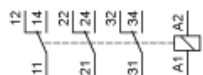

Universal Relay

Dimensions

$\frac{\text{mm}}{\text{in.}}$

Universal Relay

Wiring Diagram

Universal Relay

Wiring Diagram

Symbols shown in blue correspond to Nema marking.