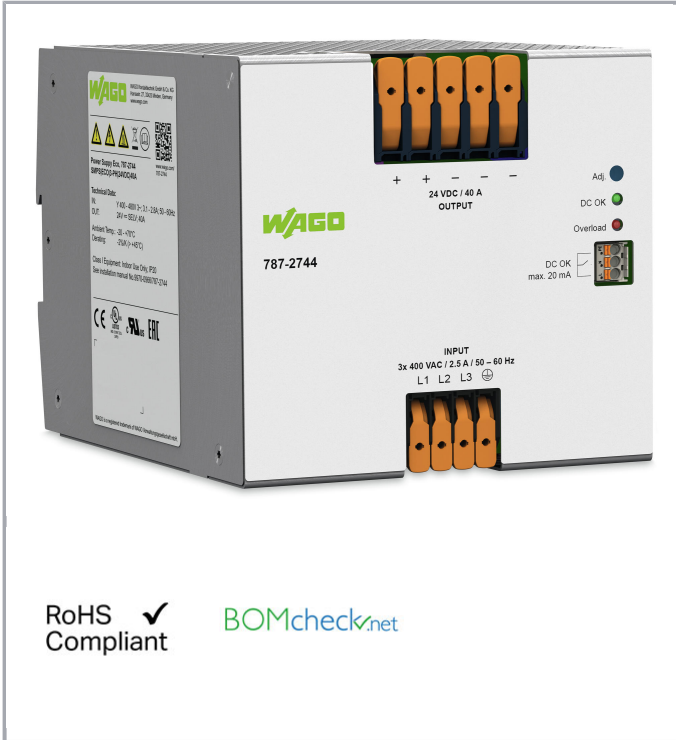

Data sheet | Item number: 787-2744

Switched-mode power supply; Eco; 3-phase; 24 VDC output voltage; 40 A output current; DC OK contact

www.wago.com/787-2744

Item description

Features:

Subject to changes. Please also observe the further product documentation!

- Economical power supply for standard applications
- Natural convection cooling when horizontally mounted
- Encapsulated for use in control cabinets
- Fast and tool-free termination via lever-actuated terminals with push-in connection technology
- DC OK signal output
- Parallel operation
- Electrically isolated output voltage (SELV) per EN 60950-1/UL 60950-1; PELV per EN 60204-1