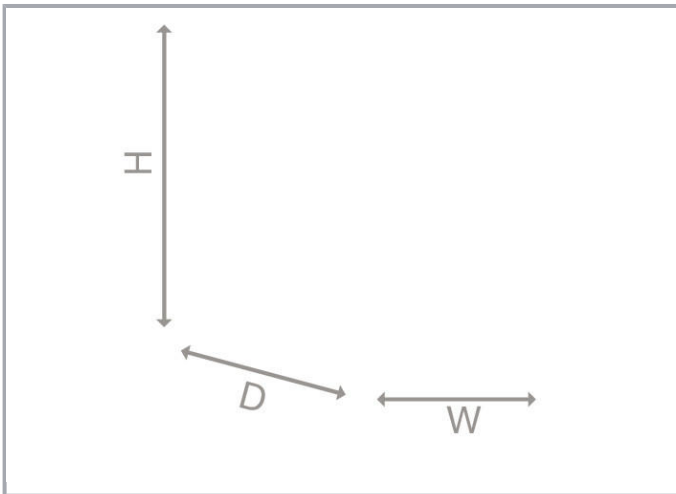

Data sheet | Item number: 787-2744

Switched-mode power supply; Eco; 3-phase; 24 VDC output voltage; 40 A output current; DC OK contact

www.wago.com/787-2744

Item description

Features:

Subject to changes. Please also observe the further product documentation!