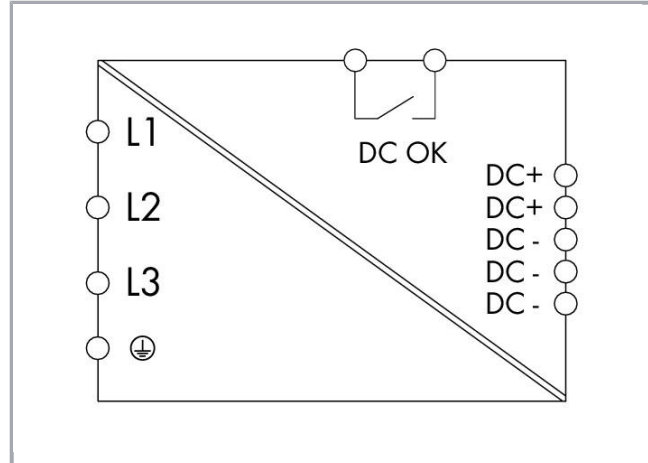

Data sheet | Item number: 787-2744

Switched-mode power supply; Eco; 3-phase; 24 VDC output voltage; 40 A output current; DC OK contact

www.wago.com/787-2744

Item description

Features:

Subject to changes. Please also observe the further product documentation!

- Economical power supply for standard applications
- Natural convection cooling when horizontally mounted
- Encapsulated for use in control cabinets
- Fast and tool-free termination via lever-actuated terminals with push-in connection technology
- DC OK signal output
- Parallel operation
- Electrically isolated output voltage (SELV) per EN 60950-1/UL 60950-1; PELV per EN 60204-1