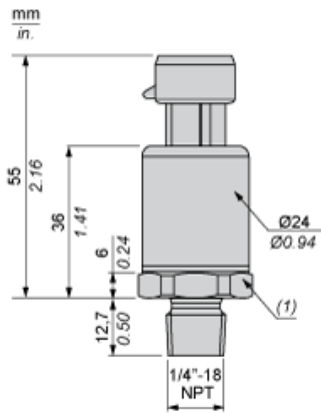

Dimensions

(1) SW24 tightening torque ≤ 25 N.m / 221 lb-in

---

Wiring Diagram

---

3-Wire Technique (0-10 V)