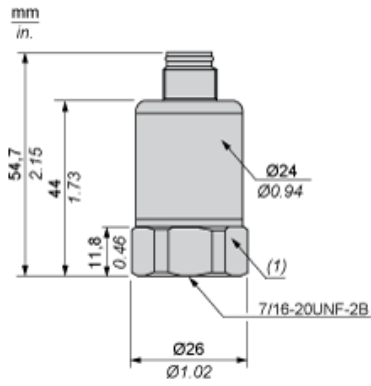

Dimensions

(1) SW24 tightening torque ≤ 10 N.m / 221 lb-in

---

Wiring Diagram

---

3-Wire Technique (0.5 – 4.5 V)