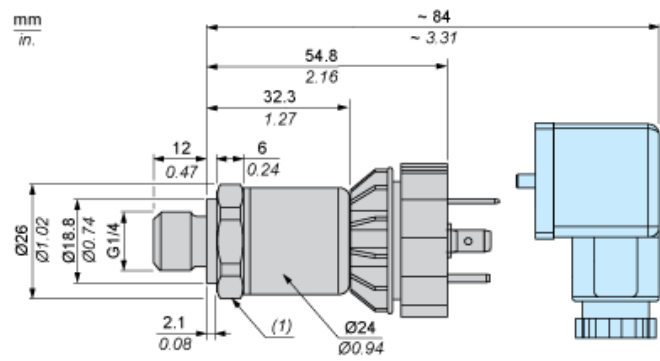

Dimensions

(1) SW24 tightening torque ≤ 25 N.m / 221 lb-in

Connection and Schema

Wiring Diagram

2-Wire Technique (4-20 mA)

(a) I out