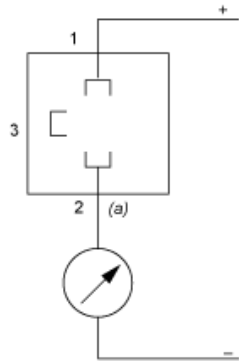

Dimensions

(1) SW24 tightening torque ≤ 25 N.m / 221 lb-in

Connection and Schema

Wiring Diagram

2-Wire Technique (4-20 mA)

(a) I out