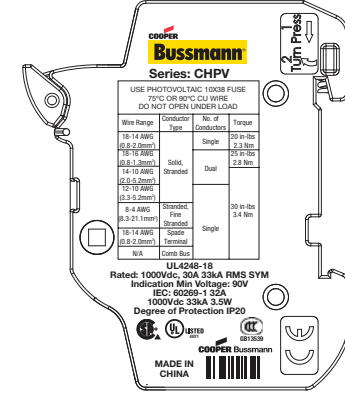

Rail Mount Fuse Blocks and Holders

CHM & CHMI

CHCC & CHCCI

CHPV & CHPVI

Features

Multi-Pole Ganging

Use multi-pole connection kit part number JV-L to gang multiple poles together. One JV-L kit is sufficient to gang up to 4 poles.

For additional information see reorder #3185

Rail Mount Fuse Blocks and Holders

Dimensional Data - mm (in)

Removing Instructions