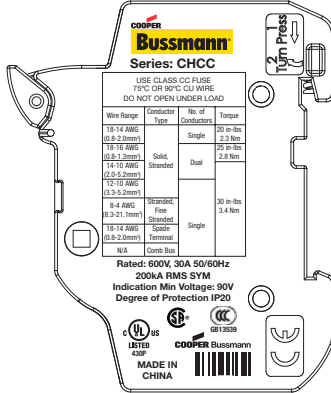

Rail Mount Fuse Blocks and Holders

CHM & CHMI

CHCC & CHCCI

CHPV & CHPVI

Features

Multi-Pole Ganging

Use multi-pole connection kit part number JV-L to gang multiple poles together. One JV-L kit is sufficient to gang up to 4 poles.

For additional information see reorder #3185

Rail Mount Fuse Blocks and Holders

Dimensional Data - mm (in)

Removing Instructions