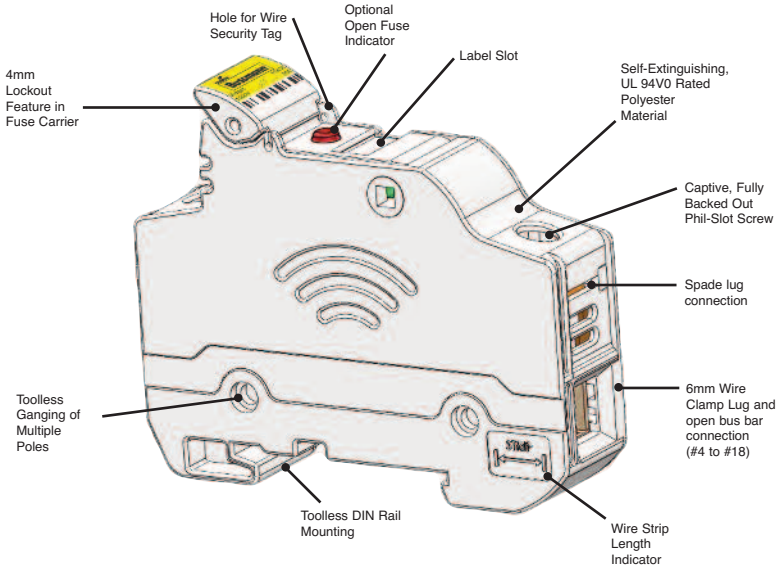

Rail Mount Fuse Blocks and Holders

CHM & CHMI

CHCC & CHCCI

CHPV & CHPVI

Features

Multi-Pole Ganging

Use multi-pole connection kit part number JV-L to gang multiple poles together. One JV-L kit is sufficient to gang up to 4 poles.

For additional information see reorder #3185

Rail Mount Fuse Blocks and Holders

Dimensional Data - mm (in)

Removing Instructions