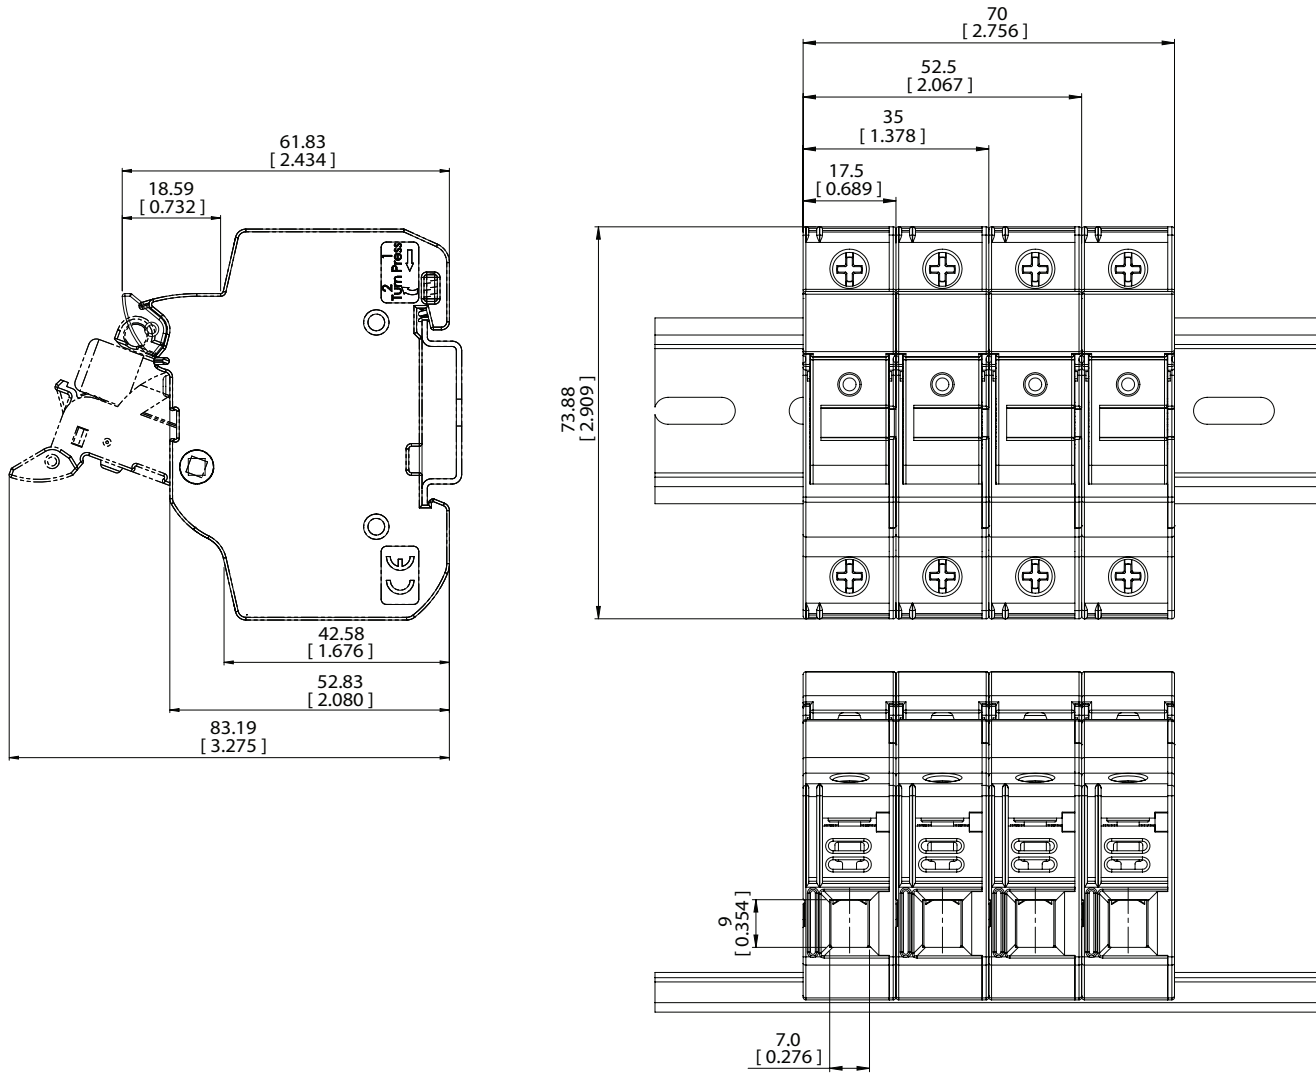

Rail Mount Fuse Blocks and Holders

CHM & CHMI

CHCC & CHCCI

CHPV & CHPVI

Features

Multi-Pole Ganging

Use multi-pole connection kit part number JV-L to gang multiple poles together. One JV-L kit is sufficient to gang up to 4 poles.

For additional information see reorder #3185

Rail Mount Fuse Blocks and Holders

Dimensional Data - mm (in)

Removing Instructions