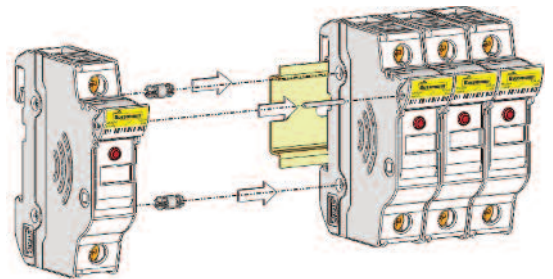

Rail Mount Fuse Blocks and Holders

CHM & CHMI

CHCC & CHCCI

CHPV & CHPVI

Features

Multi-Pole Ganging

Use multi-pole connection kit part number JV-L to gang multiple poles together. One JV-L kit is sufficient to gang up to 4 poles.

For additional information see reorder #3185

Rail Mount Fuse Blocks and Holders

Dimensional Data - mm (in)

Removing Instructions