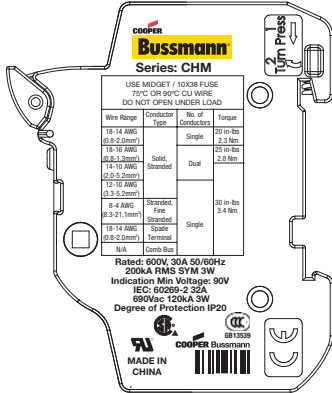

Rail Mount Fuse Blocks and Holders

CHM & CHMI

CHCC & CHCCI

CHPV & CHPVI

Features

Multi-Pole Ganging

Use multi-pole connection kit part number JV-L to gang multiple poles together. One JV-L kit is sufficient to gang up to 4 poles.

For additional information see reorder #3185

Rail Mount Fuse Blocks and Holders

Dimensional Data - mm (in)

Removing Instructions