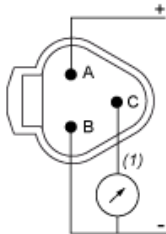

Dimensions

(1) SW24, tightening torque # 24 N-m / 212 lb-in

---

Connections and Schema

---

Connector Wiring

(1) V out