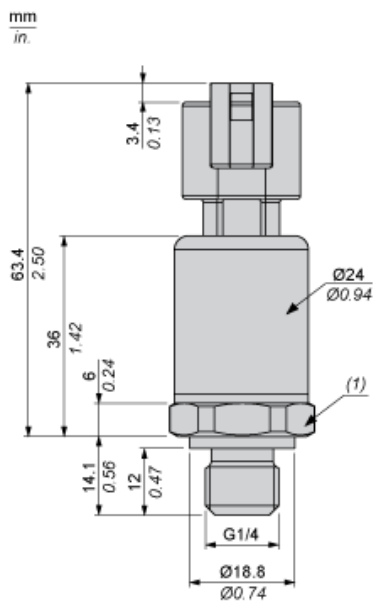

Dimensions

(1) SW24, tightening torque # 24 N-m / 212 lb-in

---

Connections and Schema

---

Connector Wiring

(1) V out