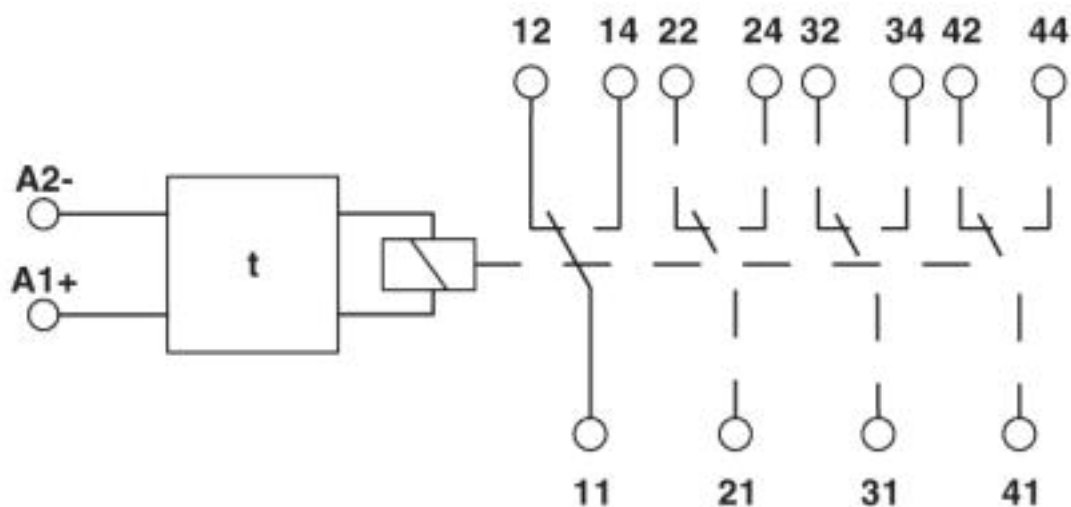

# Timer module - RIF-T3-24UC - 2902647

Diagram

With switch-on delay

Diagram

With passing make contact

# Timer module - RIF-T3-24UC - 2902647

Diagram

Flasher/pulse generator

Circuit diagram