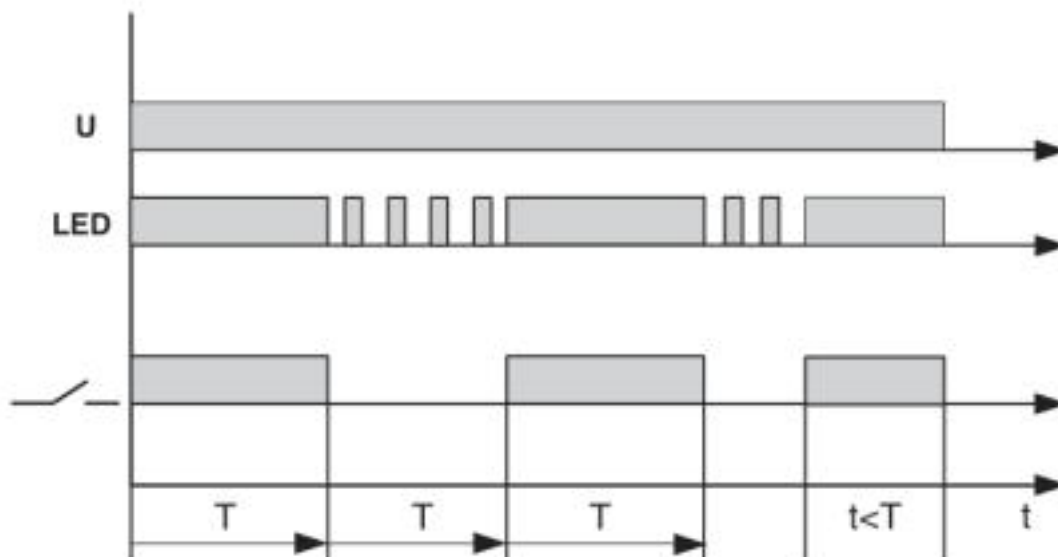

# Timer module - RIF-T3-24UC - 2902647

Diagram

With switch-on delay

Diagram

With passing make contact

# Timer module - RIF-T3-24UC - 2902647

Diagram

Flasher/pulse generator

Circuit diagram