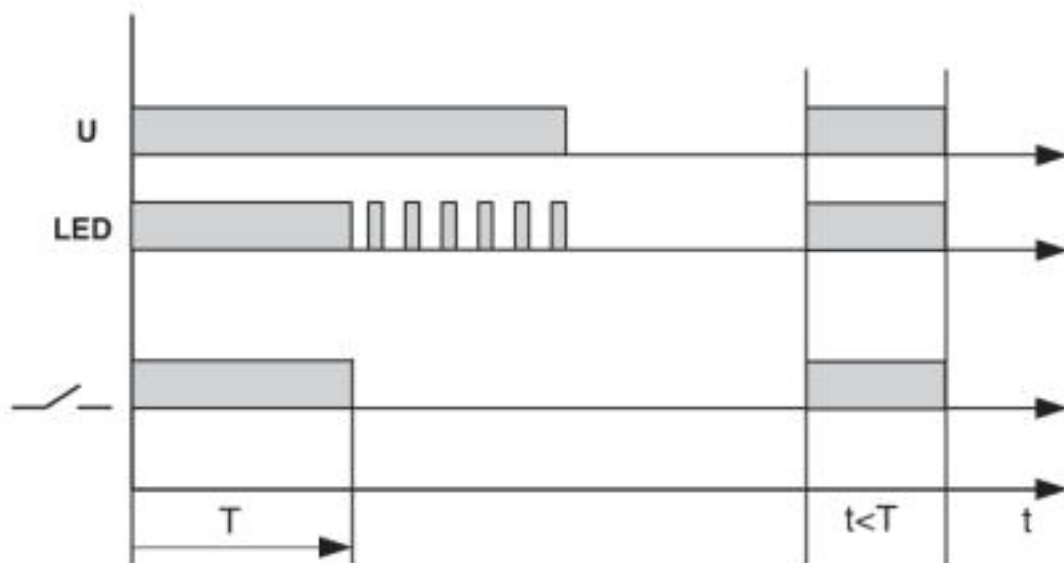

# Timer module - RIF-T3-24UC - 2902647

Diagram

With switch-on delay

Diagram

With passing make contact

# Timer module - RIF-T3-24UC - 2902647

Diagram

Flasher/pulse generator

Circuit diagram