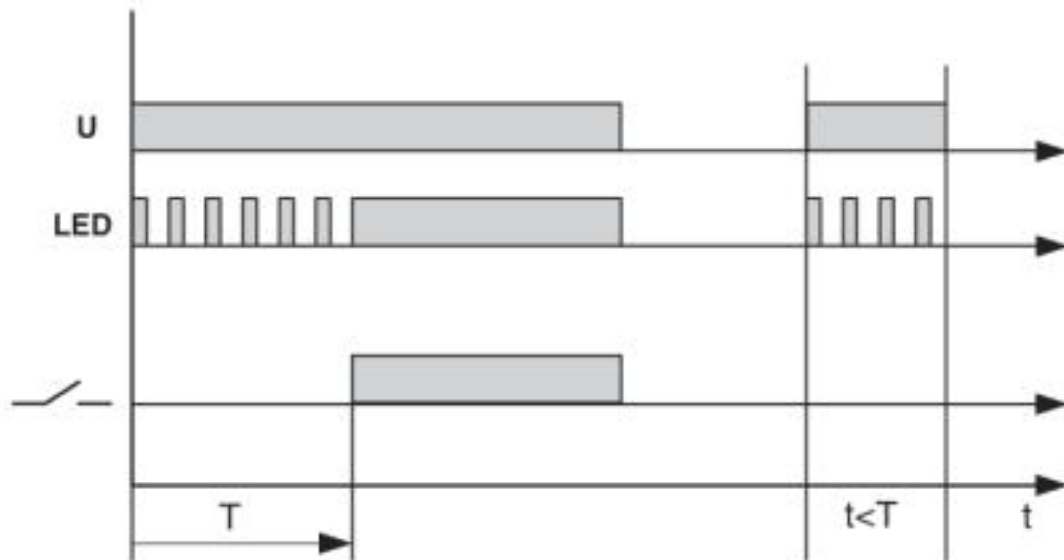

# Timer module - RIF-T3-24UC - 2902647

Diagram

With switch-on delay

Diagram

With passing make contact

# Timer module - RIF-T3-24UC - 2902647

Diagram

Flasher/pulse generator

Circuit diagram