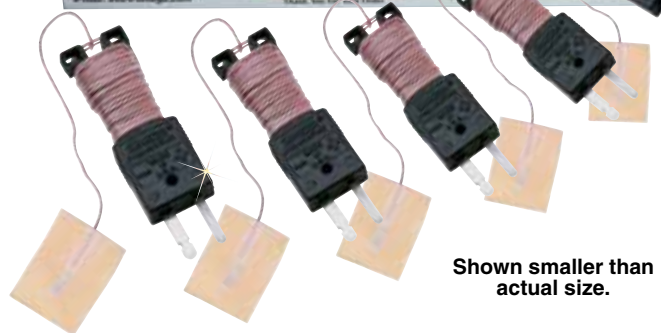

Fast Response Thermocouples With Self-Adhesive Backing

SA1 Series

- ✓ Self Adhesive Backing for Easy Installation
- ✓ Better Than 0.3 Second Response Time
- ✓ 1 m (40") or 2 m (80") Color-Coded PFA Insulated Leads
- ✓ Rated to 175°C (350°F) Long Term
- ✓ Available in J, K, T, and E Calibrations

* Specify J, K, T or E thermocouple type.
 ** For a male straight M8 plug add "M8-S-M" to the model number for additional cost. For a male straight M12 plug add "M12-S-M" to the model number for additional cost.
 ** For a male right-angled M8 plug add "M8-R-M" to the model number for additional cost. For a male right-angled M12 plug add "M12-R-M" to the model number for additional cost.
Ordering Example: SA1-K, pkg of 5 self-adhesive Type K thermocouples, 30 AWG PFA insulation, 1 m (40") long.

Now Available! M8/M12 CONNECTORS

Convenient Packages of 5

175°C (350°F) Temperature Rating

With Miniature Connector and Spool Caddy

Conveniently Store Thermocouple Wire On the Spool Caddy

To Order			
Model No.	Wire Gauge	Length m (in)	Insulation
SA1-J-SC	30	1 (40)	PFA
SA1-K-SC	30	1 (40)	PFA
SA1-T-SC	30	1 (40)	PFA
SA1-E-SC	30	1 (40)	PFA
SA1-J-72-SC	30	2 (80)	PFA
SA1-K-72-SC	30	2 (80)	PFA
SA1-T-72-SC	30	2 (80)	PFA
SA1-E-72-SC	30	2 (80)	PFA