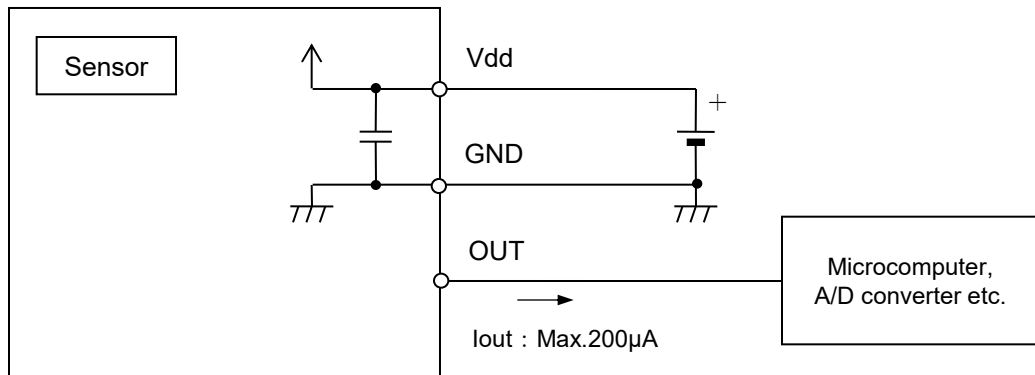

4-3 Timing Chart

【Durations】

T<sub>wu</sub> : Circuit Stability Time = About 30s(max.)

During the stage, the output's status is undefined (ON/OFF) and detection is therefore not guaranteed.

4-4 Wiring Diagram