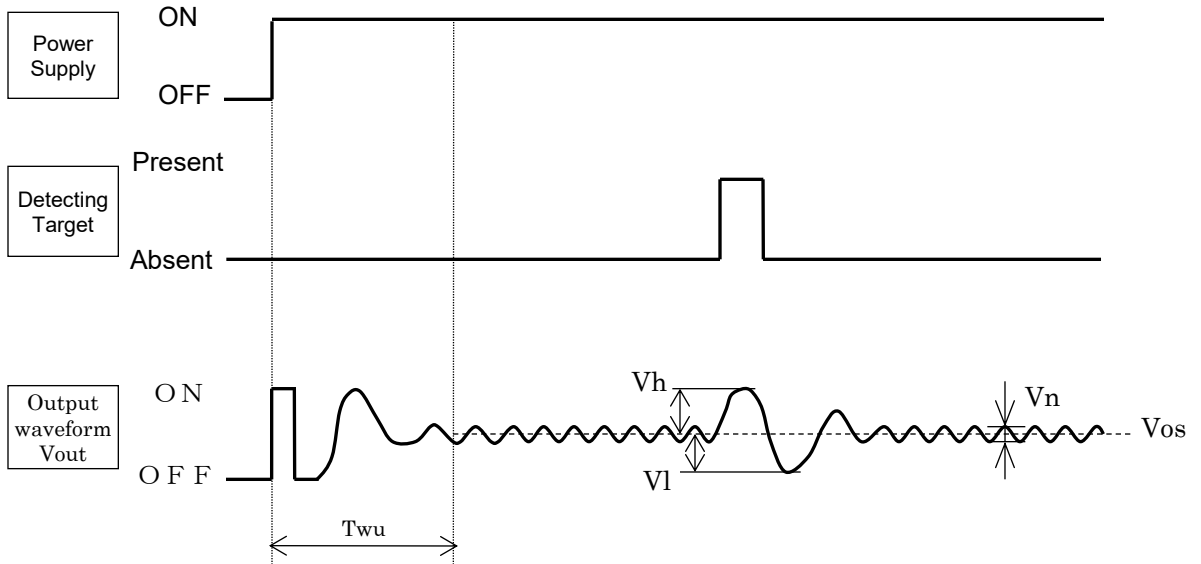

4-3 Timing Chart

【Durations】

T<sub>wu</sub> : Circuit Stability Time = About 30s(max.)

During the stage, the output's status is undefined (ON/OFF) and detection is therefore not guaranteed.

4-4 Wiring Diagram