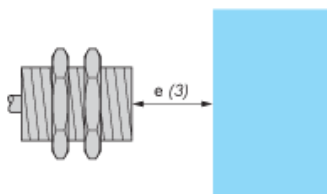

Dimensions

---

Minimum Mounting Distances

---

Side by side

e (1) 60 mm/2.36 in.

≥

Face to face

e (2) 180 mm/7.09 in.

≥

Facing a metal object

e (3) 45 mm/1.77 in.

≥

Mounted in a metal support

d ≥ 90 mm/3.54 in.

h ≥ 30 mm/1.18 in.