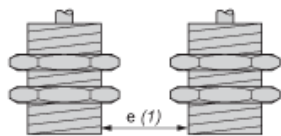

Dimensions

---

Minimum Mounting Distances

---

Side by side

e (1) 60 mm/2.36 in.

≥

Face to face

e (2) 180 mm/7.09 in.

≥

Facing a metal object

e (3) 45 mm/1.77 in.

≥

Mounted in a metal support

d ≥ 90 mm/3.54 in.

h ≥ 30 mm/1.18 in.