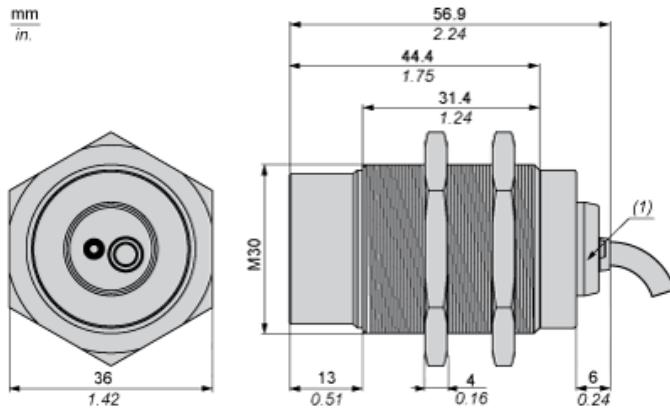

Dimensions

(1) LED

Minimum Mounting Distances

Side by side

$e (1) \geq 60 \text{ mm}/2.36 \text{ in.}$

\geq

Face to face

$e (2) \geq 180 \text{ mm}/7.09 \text{ in.}$

\geq

Facing a metal object

$e (3) \geq 45 \text{ mm}/1.77 \text{ in.}$

\geq

Mounted in a metal support

$d \geq 90 \text{ mm}/3.54 \text{ in.}$

$h \geq 30 \text{ mm}/1.18 \text{ in.}$