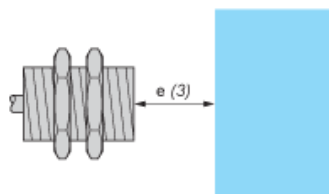

Dimensions

(1) LED

Minimum Mounting Distances

Side by side

$e (1) \geq 60 \text{ mm}/2.36 \text{ in.}$

\geq

Face to face

$e (2) \geq 180 \text{ mm}/7.09 \text{ in.}$

\geq

Facing a metal object

$e (3) \geq 45 \text{ mm}/1.77 \text{ in.}$

\geq

Mounted in a metal support

$d \geq 90 \text{ mm}/3.54 \text{ in.}$

$h \geq 30 \text{ mm}/1.18 \text{ in.}$