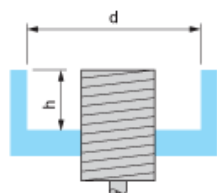

\geq

Facing a metal object

$e (3) \geq 45 \text{ mm}/1.77 \text{ in.}$

\geq

Mounted in a metal support

$d \geq 90 \text{ mm}/3.54 \text{ in.}$

$h \geq 30 \text{ mm}/1.18 \text{ in.}$