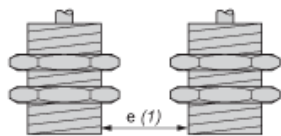

Dimensions

(1) LED

Minimum Mounting Distances

Side by side

$e (1) \geq 60 \text{ mm}/2.36 \text{ in.}$

\geq

Face to face

$e (2) \geq 180 \text{ mm}/7.09 \text{ in.}$

\geq

Facing a metal object

$e (3) \geq 45 \text{ mm}/1.77 \text{ in.}$

\geq

Mounted in a metal support

$d \geq 90 \text{ mm}/3.54 \text{ in.}$

$h \geq 30 \text{ mm}/1.18 \text{ in.}$