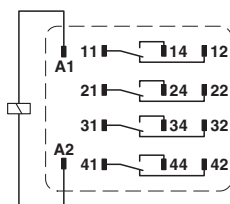

Single relay - REL-IR4/24DC/4X21/EX - 2909738

Technical data

Environmental Product Compliance

For details about hazardous substances go to tab "Downloads", Category "Manufacturer's declaration"

Drawings

Circuit diagram