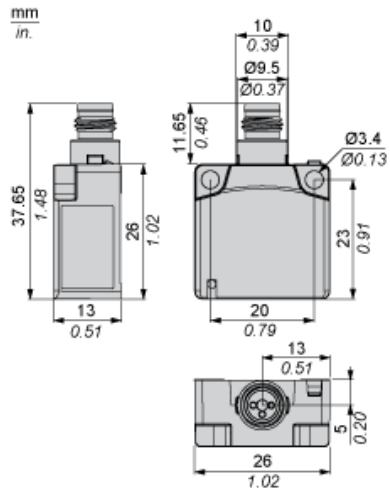

Dimensions

Setting-up

Minimum Mounting Distances (mm)

Side by Side

$$e (1) \geq 30$$

Face to Face

$$e (2) \geq 72$$

Facing a Metal Object