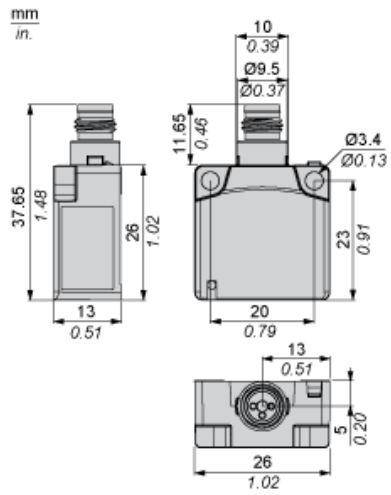

Dimensions

Setting-up

Minimum Mounting Distances (mm)

Side by Side

$e (1) \geq 30$

Face to Face

$e (2) \geq 72$

Facing a Metal Object