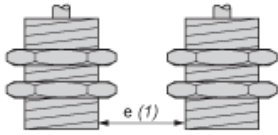

Dimensions

## Minimum Mounting Distances

Side by side

e (1) 20 mm/0.79 in

≥

Face to face

e (2) 120 mm/4.72 in

≥

Facing a metal object