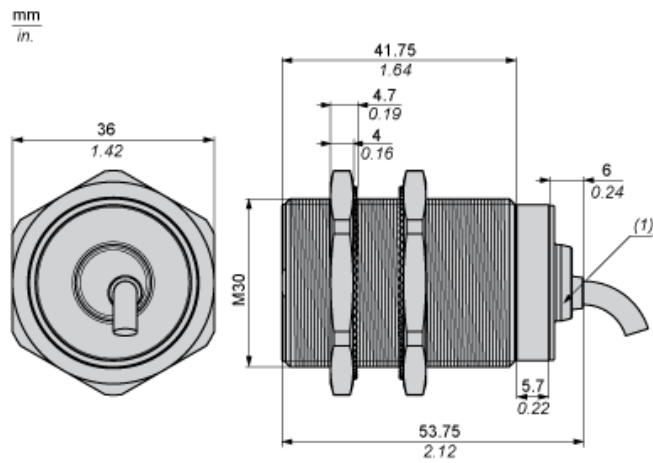

Dimensions

## Minimum Mounting Distances

Side by side

e (1) 20 mm/0.79 in

≥

Face to face

e (2) 120 mm/4.72 in

≥

Facing a metal object

e (3) 30 mm/1.18 in.

≥