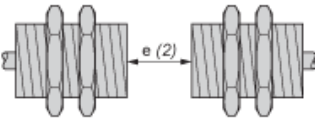

Dimensions

## Minimum Mounting Distances

Side by side

e (1) 20 mm/0.79 in

≥

Face to face

e (2) 120 mm/4.72 in

≥

Facing a metal object

e (3) 30 mm/1.18 in.

≥