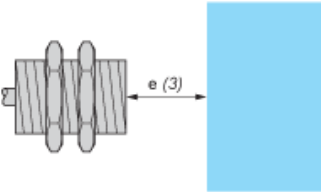

Dimensions

## Minimum Mounting Distances

Side by side

e (1) 20 mm/0.79 in

≥

Face to face

e (2) 120 mm/4.72 in

≥

Facing a metal object