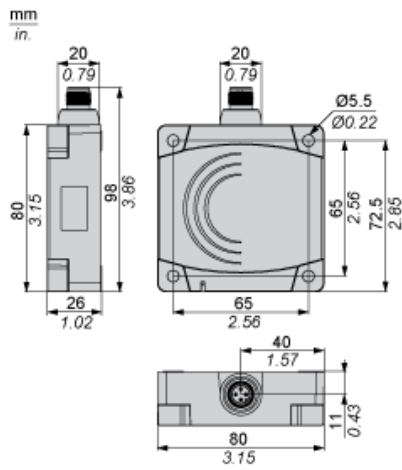

Dimensions

Setting-up

Minimum Mounting Distances (mm)

Side by Side

$e (1) \geq 120$

Face to Face

$e (2) \geq 300$

Facing a Metal Object