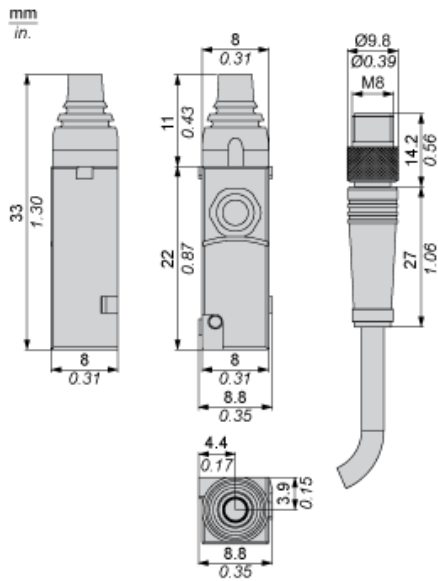

Dimensions

Setting-up

Minimum Mounting Distances (mm)

Side by Side

$$e (1) \geq 7.5$$

Face to Face

$$e (2) \geq 20$$

Facing a Metal Object