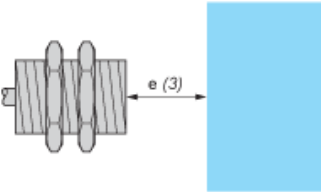

Dimensions

---

Minimum Mounting Distances

---

Side by side

e (1) 20 mm/0.79 in

≥

Face to face

e (2) 120 mm/4.72 in

≥

Facing a metal object

e (3) 30 mm/1.18 in.

≥