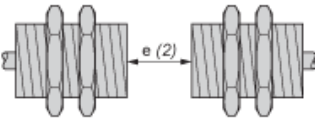

Dimensions

---

Minimum Mounting Distances

---

Side by side

e (1) 20 mm/0.79 in

≥

Face to face

e (2) 120 mm/4.72 in

≥

Facing a metal object

e (3) 30 mm/1.18 in.

≥