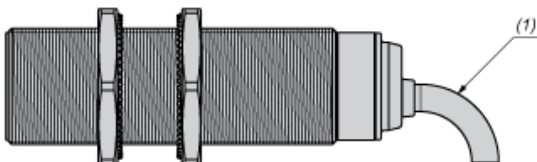

Dimensions

(1) LED

Minimum Mounting Distances

Side by side

$e (1) \geq 16 \text{ mm}/0.63 \text{ in.}$

\geq

Face to face

$e (2) \geq 48 \text{ mm}/1.89 \text{ in.}$

\geq

Facing a metal object

$e (3) \geq 12 \text{ mm}/0.47 \text{ in.}$

\geq

Mounted in a metal support

$d \geq 36 \text{ mm}/1.42 \text{ in.}$

$h \geq 8 \text{ mm}/0.31 \text{ in.}$

Mounting

(1) Bending cable: 4 x external cable diameter