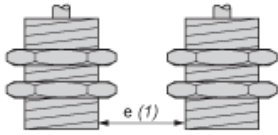

Dimensions

(1) LED

Minimum Mounting Distances

Side by side

$e (1) \geq 16 \text{ mm}/0.63 \text{ in.}$

\geq

Face to face

$e (2) \geq 48 \text{ mm}/1.89 \text{ in.}$

\geq

Facing a metal object

$e (3) \geq 12 \text{ mm}/0.47 \text{ in.}$

\geq

Mounted in a metal support

$d \geq 36 \text{ mm}/1.42 \text{ in.}$

$h \geq 8 \text{ mm}/0.31 \text{ in.}$

Mounting