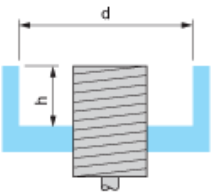

Dimensions

(1) LED

Minimum Mounting Distances

Side by side

$e (1) \geq 16 \text{ mm}/0.63 \text{ in.}$

\geq

Face to face

$e (2) \geq 48 \text{ mm}/1.89 \text{ in.}$

\geq

Facing a metal object

$e (3) \geq 12 \text{ mm}/0.47 \text{ in.}$

\geq

Mounted in a metal support

$d \geq 36 \text{ mm}/1.42 \text{ in.}$

$h \geq 8 \text{ mm}/0.31 \text{ in.}$

Mounting

(1) Bending cable: 4 x external cable diameter