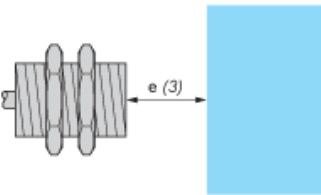

Dimensions

(1) LED

Minimum Mounting Distances

Side by side

$e (1) \geq 16 \text{ mm}/0.63 \text{ in.}$

\geq

Face to face

$e (2) \geq 48 \text{ mm}/1.89 \text{ in.}$

\geq

Facing a metal object

$e (3) \geq 12 \text{ mm}/0.47 \text{ in.}$

\geq

Mounted in a metal support

$d \geq 36 \text{ mm}/1.42 \text{ in.}$

$h \geq 8 \text{ mm}/0.31 \text{ in.}$

Mounting