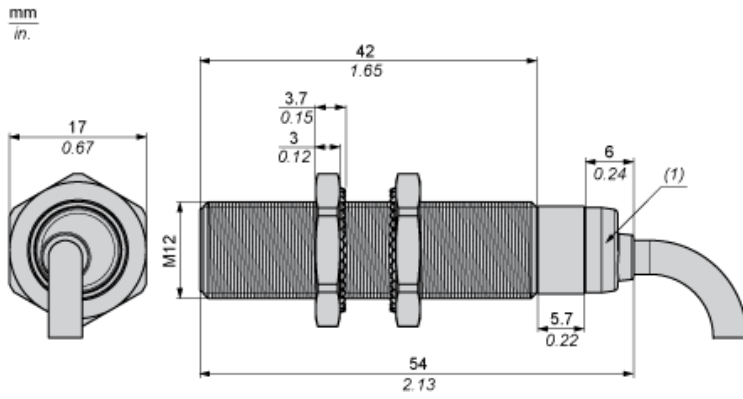

Dimensions

(1) LED

Minimum Mounting Distances

Side by side

$e (1) \geq 16 \text{ mm}/0.63 \text{ in.}$

\geq

Face to face

$e (2) \geq 48 \text{ mm}/1.89 \text{ in.}$

\geq

Facing a metal object

$e (3) \geq 12 \text{ mm}/0.47 \text{ in.}$

\geq

Mounted in a metal support

$d \geq 36 \text{ mm}/1.42 \text{ in.}$

$h \geq 8 \text{ mm}/0.31 \text{ in.}$

Mounting

(1) Bending cable: 4 x external cable diameter