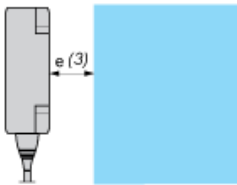

$$e(2) \geq 300$$

Facing a Metal Object