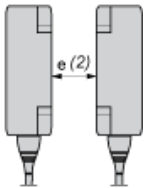

Dimensions

- (1) LED
- (2) For CHC type screws

---

Setting-up

---

Minimum Mounting Distances (mm)

Side by Side

$$e(1) \geq 120$$

Face to Face

$$e(2) \geq 300$$

Facing a Metal Object

$$e(3) \geq 120$$