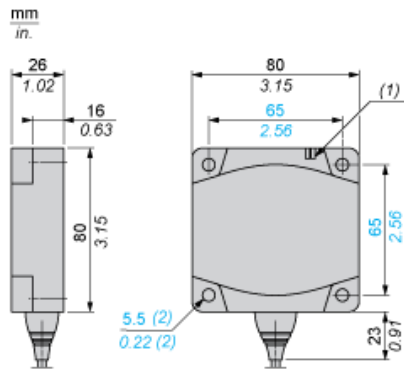

Dimensions

- (1) LED
- (2) For CHC type screws

---

Setting-up

---

Minimum Mounting Distances (mm)

Side by Side

$$e(1) \geq 120$$

Face to Face

$$e(2) \geq 300$$

Facing a Metal Object

$$e(3) \geq 120$$