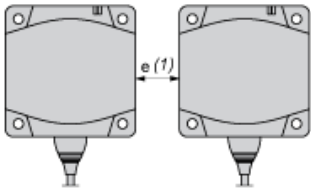

Dimensions

- (1) LED
- (2) For CHC type screws

---

Setting-up

---

Minimum Mounting Distances (mm)

Side by Side

$$e(1) \geq 120$$