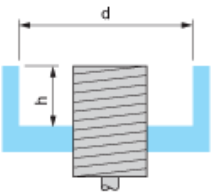

## Minimum Mounting Distances

Side by side

$e (1) \geq 16 \text{ mm}/0.63 \text{ in.}$

$\geq$

Face to face

$e (2) \geq 48 \text{ mm}/1.89 \text{ in.}$

$\geq$

Facing a metal object

$e (3) \geq 12 \text{ mm}/0.47 \text{ in.}$

$\geq$

Mounted in a metal support

$d \geq 36 \text{ mm}/1.42 \text{ in.}$

$h \geq 8 \text{ mm}/0.31 \text{ in.}$