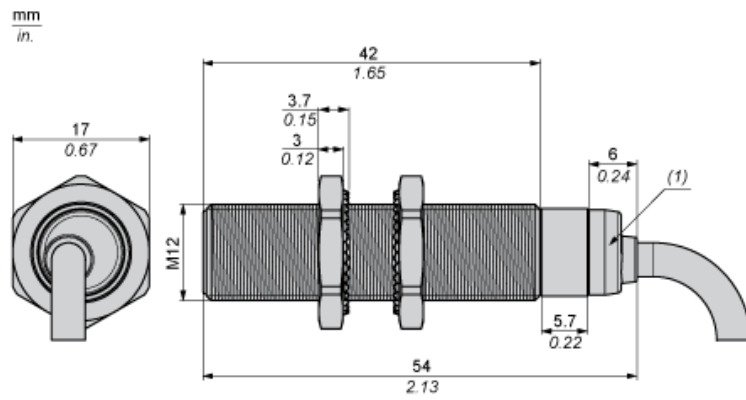

Dimensions

(1) LED

## Minimum Mounting Distances

Side by side

$e (1) \geq 16 \text{ mm}/0.63 \text{ in.}$

$\geq$

Face to face

$e (2) \geq 48 \text{ mm}/1.89 \text{ in.}$

$\geq$

Facing a metal object

$e (3) \geq 12 \text{ mm}/0.47 \text{ in.}$

$\geq$

Mounted in a metal support

$d \geq 36 \text{ mm}/1.42 \text{ in.}$

$h \geq 8 \text{ mm}/0.31 \text{ in.}$

## Mounting

(1) Bending cable: 4 x external cable diameter