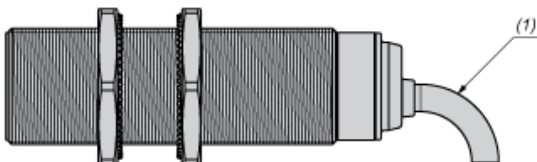

$e (3) \geq 12 \text{ mm}/0.47 \text{ in.}$

$\geq$

Mounted in a metal support

$d \geq 36 \text{ mm}/1.42 \text{ in.}$

$h \geq 8 \text{ mm}/0.31 \text{ in.}$

## Mounting

(1) Bending cable: 4 x external cable diameter