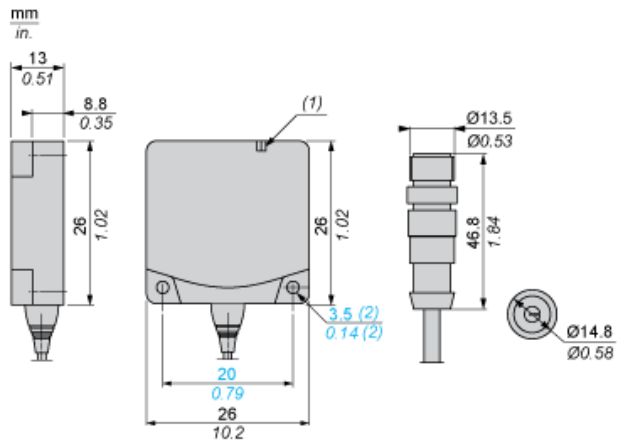

Dimensions

- (1) LED
- (2) For CHC type screws

Setting-up

Minimum Mounting Distances (mm)

Side by Side

$$e (1) \geq 30$$

Face to Face

$$e (2) \geq 72$$

Facing a Metal Object

$$e (3) \geq 30$$